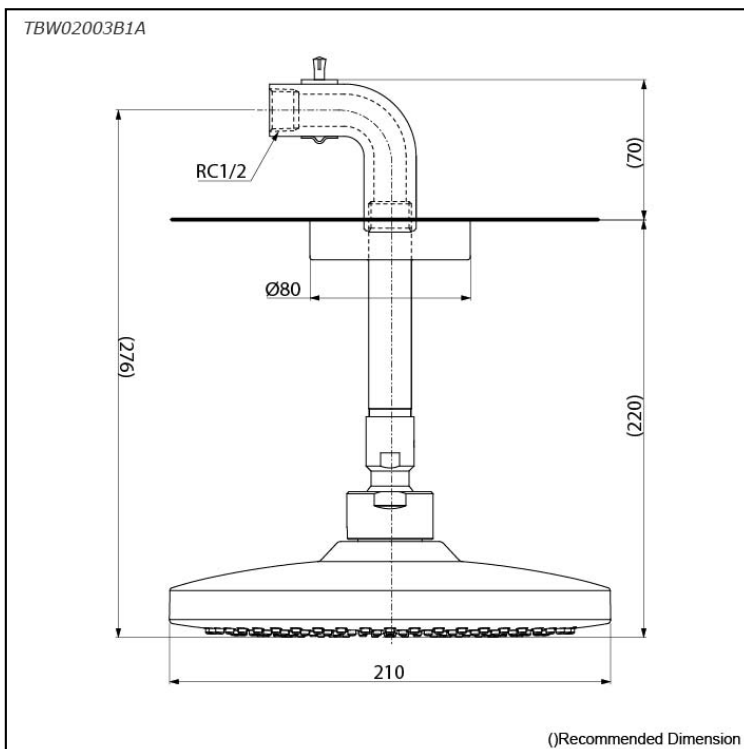

*G Selection  
Fixed Shower Head  
(Ceiling Type)*

### Features

- 1 mode function, Square shape fixed shower head (COMFORT WAVE)

### Specifications

Water Pressure:	0.05 Mpa ~ 1.0 Mpa
Finish:	Chrome
Material:	Brass (Body) ABS Plastic (Shower)
Size:	210mm
Shape:	Square

### Parts description

- **TBW02003B1A**  
Fixed Shower Head (Ceiling Type)  
(1 mode)

**Flow Rate**