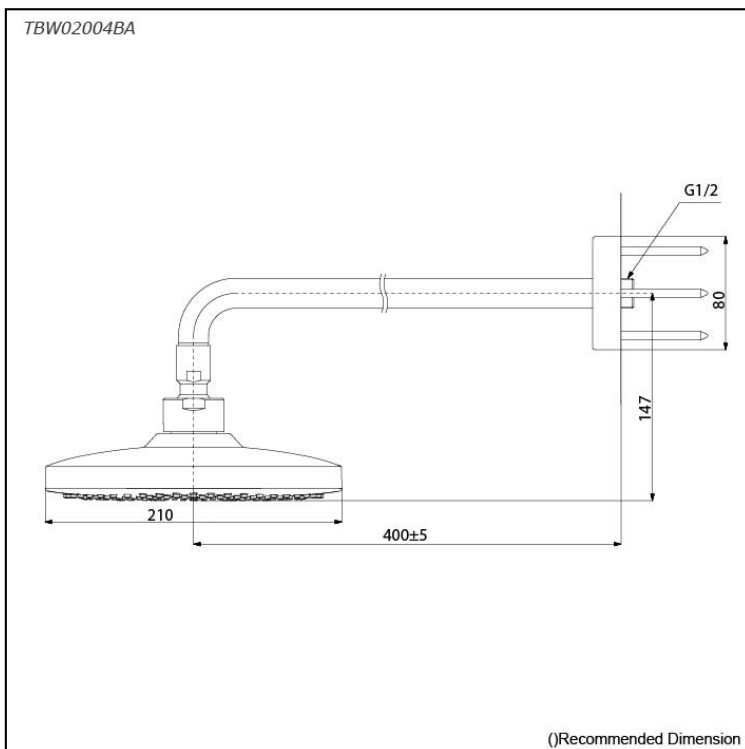

G Selection
Over Head Shower
(Wall Type) (2 mode)

Features

- 2 mode functions, Round shape over head shower (COMFORT WAVE & WARM SPA)
- Safety with anti-drop mechanism

Specifications

Water Pressure: 0.05 Mpa ~ 1.0 Mpa
 Finish: Chrome
 Material: Brass (Body)
 ABS Plastic (Shower)
 Size: 220mm
 Shape: Square

Parts description

- **TBW02004BA**
Over Head Shower (Wall Type) (2 mode)

Flow Rate