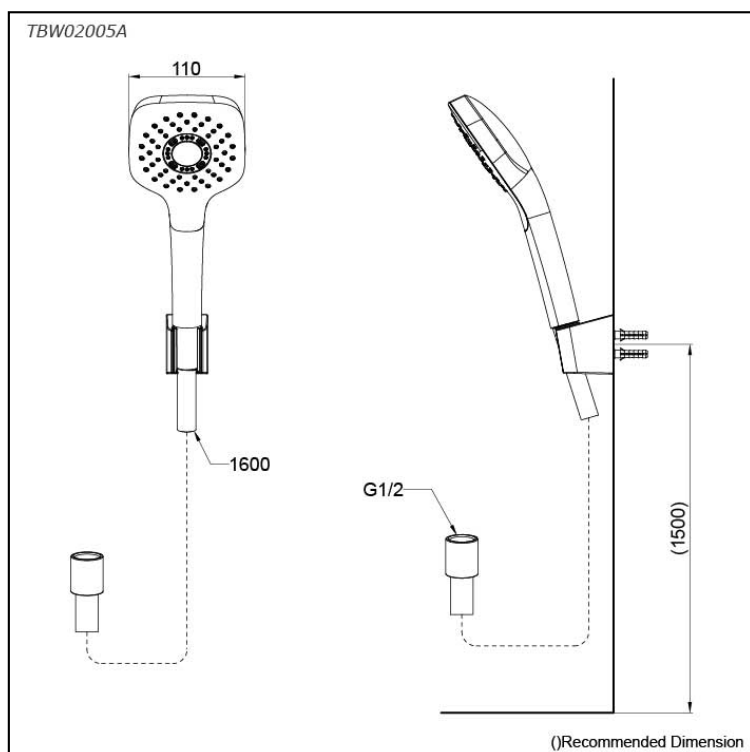

### Features

- 1 mode function, Square shape hand shower (COMFORT WAVE)
- Comfortable use with anti-rotation mechanism.

### Specifications

Finish:	Chrome
Material:	ABS Plastic (Shower)
Shape:	Square
Dimension:	110mm
Water Pressure:	0.05MPa~0.75MPa

### Parts description

- **TBW02005A**  
Hand Shower (1 mode)

### Flow Rate

TBW02005A