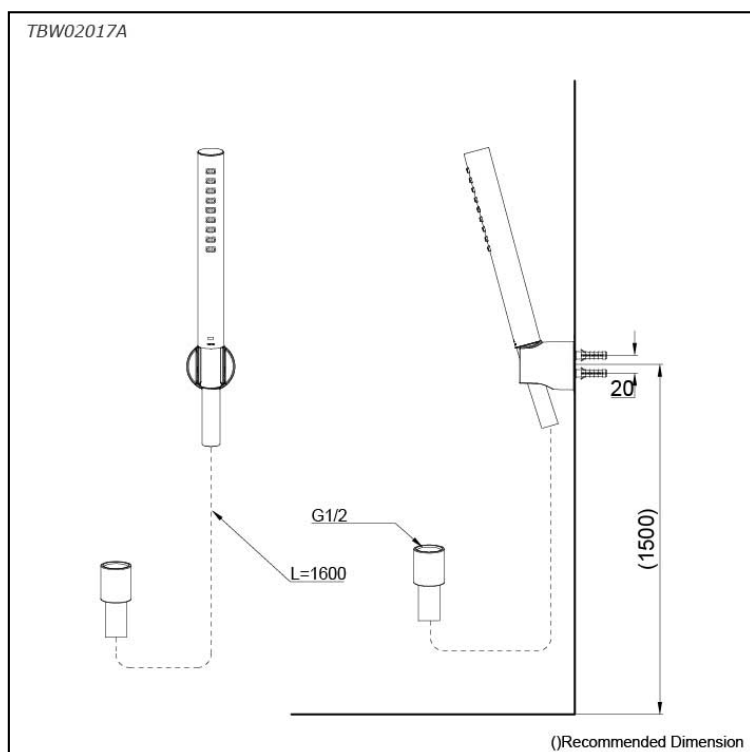

### Features

- 1 mode function, Cylindrical shape hand shower (COMFORT WAVE)
- Comfortable use with anti-rotation mechanism.

### Specifications

Finish: Chrome  
Material: ABS Plastic (Shower)  
Shape: Cylinder  
Water Pressure: 0.05MPa~0.75MPa

### Parts description

- **TBW02017A**  
Hand Shower (1 mode)