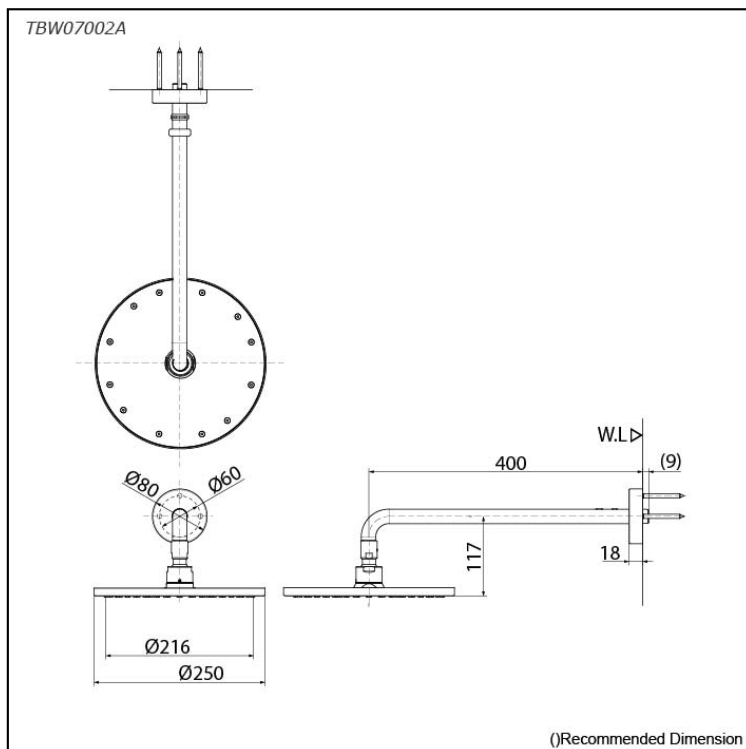

*G Selection
Over Head Shower
(Wall Type) (1 mode)*

Features

- 1 mode function, Round shape over head shower (COMFORT WAVE)

Specifications

Finish:	Chrome
Material:	Brass
Shape:	Round
Dimension:	Diameter: 250mm
Water Pressure:	0.12MPa~1.0MPa

Parts description

- **TBW07002A**
Over Head Shower (Wall Type) (1 mode)

Flow Rate