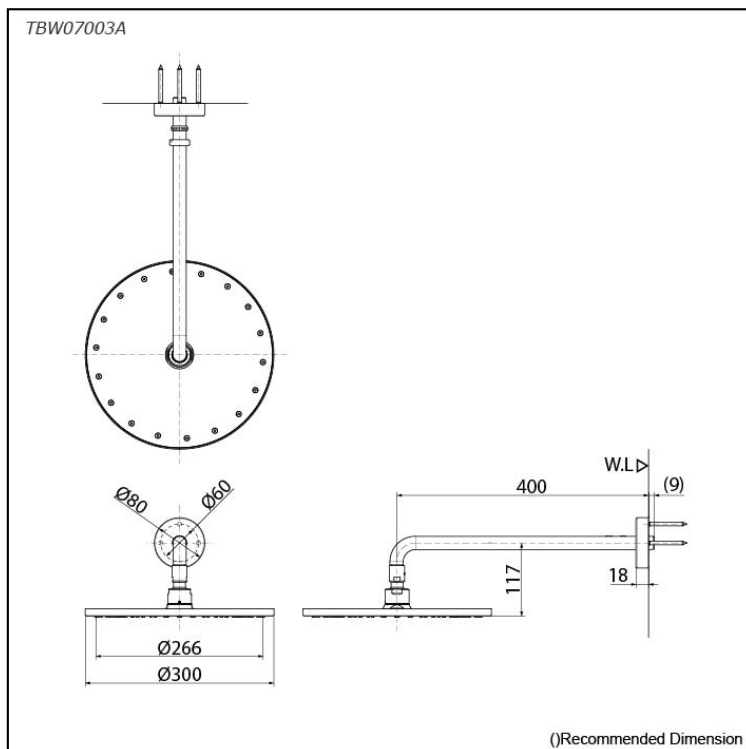

## Features

- 1 mode function, Round shape over head shower (COMFORT WAVE)

## Specifications

Finish:	Chrome
Material:	Brass
Shape:	Round
Dimension:	Diameter: 300mm
Water Pressure:	0.12MPa~1.0MPa

## Parts description

- **TBW07003A**  
Over Head Shower (Wall Type) (1 mode)

### Flow Rate