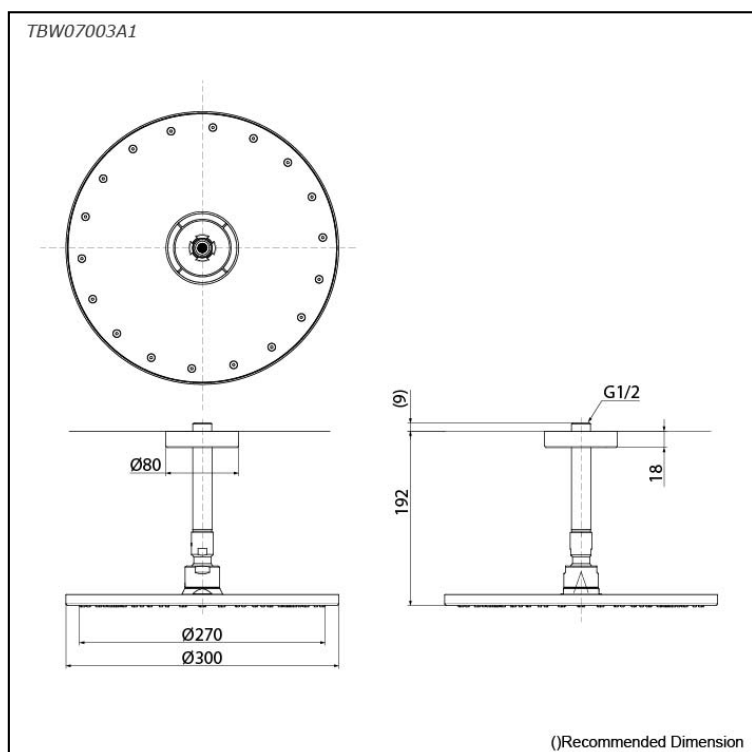

### Features

- 1 mode function, Round shape over head shower (COMFORT WAVE)

### Specifications

Finish:	Chrome
Material:	Brass
Shape:	Round
Dimension:	Diameter: 300mm
Water Pressure:	0.12MPa~1.0MPa

### Parts description

- **TBW07003A1**  
Over Head Shower (Ceiling Type)  
(1 mode)