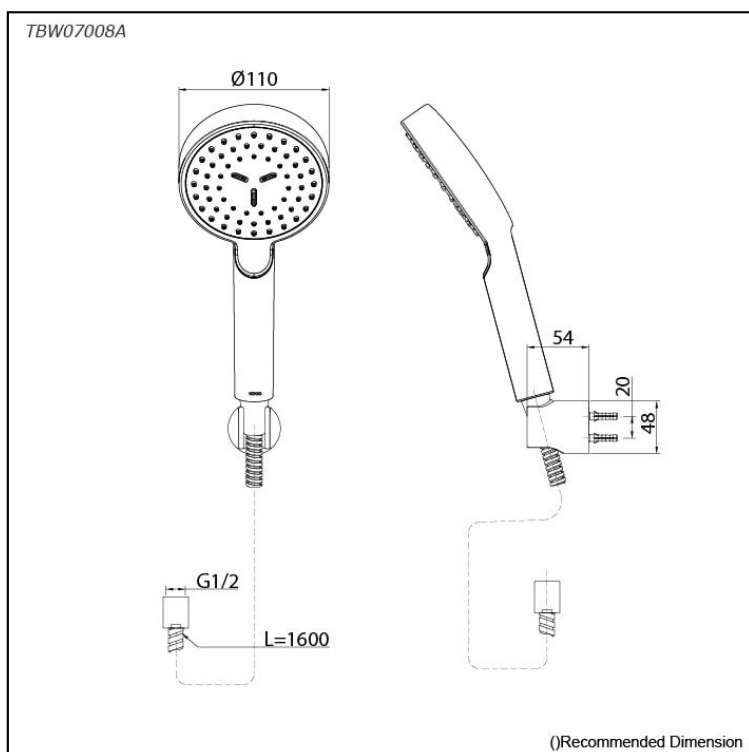

*L Selection
Hand Shower
(1 mode)*

Features

- 1 mode function, Round shape hand shower (COMFORT WAVE)
- Gorgeous and Smart Design Concept

Specifications

Finish:	Chrome
Material:	ABS Plastic (Shower)
Shape:	Round
Dimension:	Diameter 110mm
Water Pressure:	0.05MPa~1.0MPa

Parts description

- **TBW07008A**
Hand Shower (1 mode)

Flow Rate