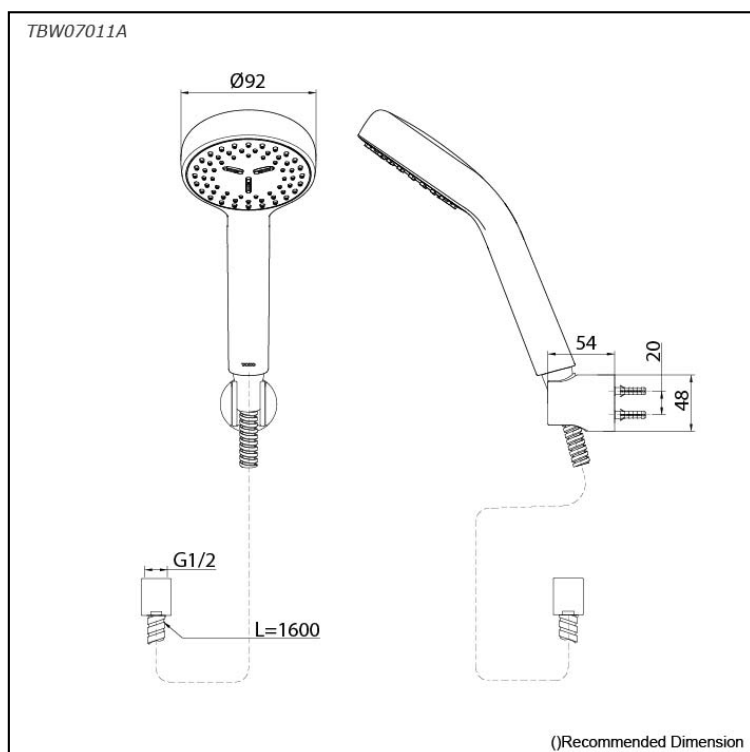

*L Selection
Hand Shower
(1 mode)*

Features

- 1 mode function, Round shape hand shower (COMFORT WAVE)
- Gorgeous and Smart Design Concept

Specifications

Finish:	Chrome
Material:	ABS Plastic (Shower)
Shape:	Round
Dimension:	Diameter 92mm
Water Pressure:	0.05MPa~1.0MPa

Parts description

- **TBW07011A**
Hand Shower (1 mode)

Flow Rate