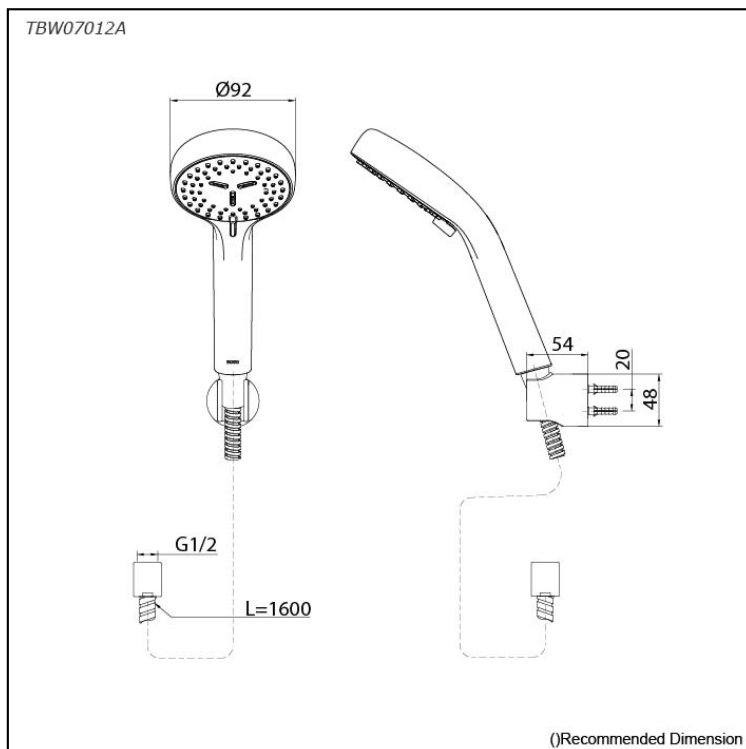

### Specifications

Finish:	Chrome
Material:	ABS Plastic (Shower)
Shape:	Round
Dimension:	Diameter 92mm
Water Pressure:	0.05MPa~1.0MPa

### Parts description

- **TBW07012A**  
Hand Shower (2 mode)