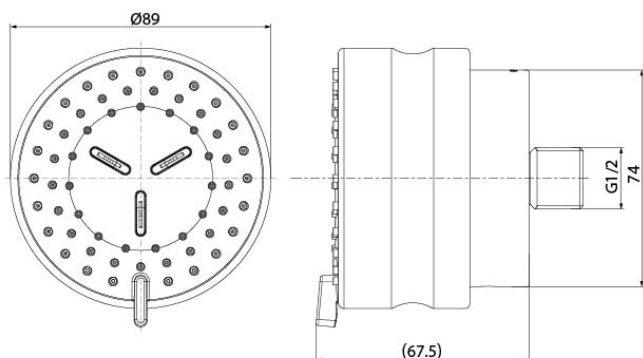

### Specifications

Finish:	Nickel Chrome
Material:	Brass
Shape:	Round
Dimension:	89W x 67.5D x 89H mm
Water Pressure:	0.05MPa~1.0MPa

### Parts description

- **TBW07017A**  
Body Shower (2 mode)

TBW07017A

( )Recommended Dimension