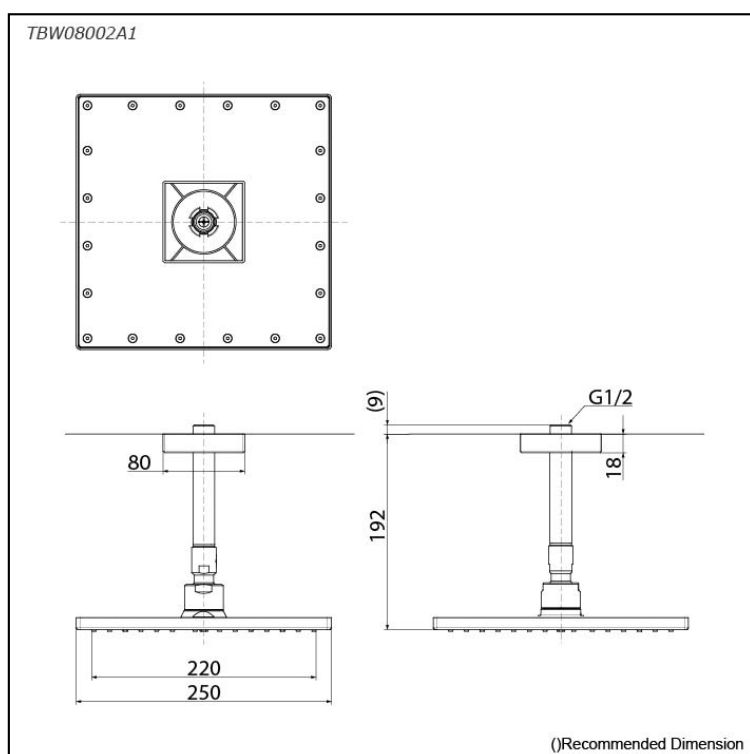

### Features

- 1 mode function, Square shape over head shower (COMFORT WAVE)

### Specifications

Finish:	Chrome
Material:	Brass
Shape:	Square
Dimension:	250 x 250mm
Water Pressure:	0.12MPa~1.0MPa

### Parts description

- **TBW08002A1**  
Over Head Shower (Ceiling Type)  
(1 mode)