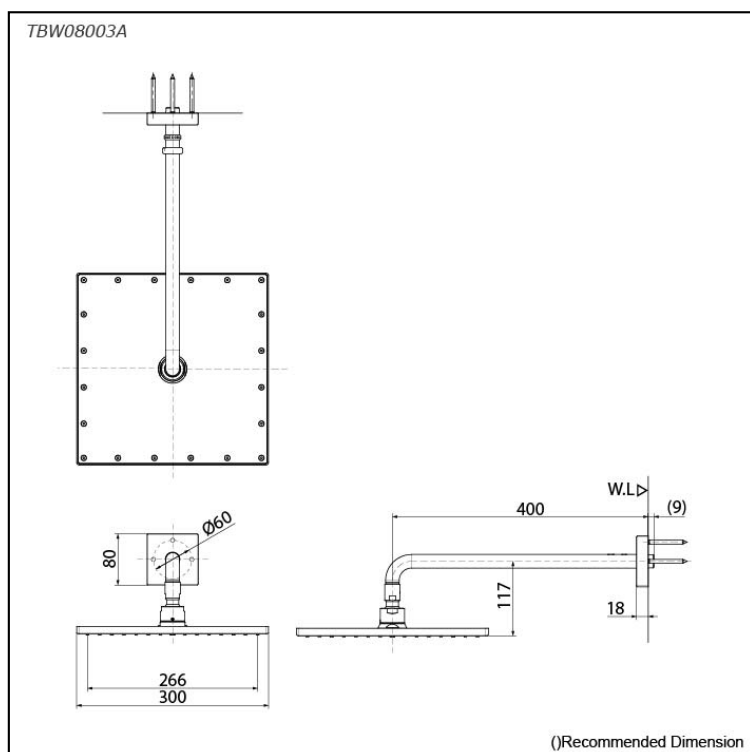

G Selection
Over Head Shower
(Wall Type) (1 mode)

Features

- 1 mode function, Square shape over head shower (COMFORT WAVE)

Specifications

Finish:	Chrome
Material:	Brass
Shape:	Square
Dimension:	300 x 300mm
Water Pressure:	0.12MPa~1.0MPa

Parts description

- **TBW08003A**
Over Head Shower (Wall Type) (1 mode)

Flow Rate