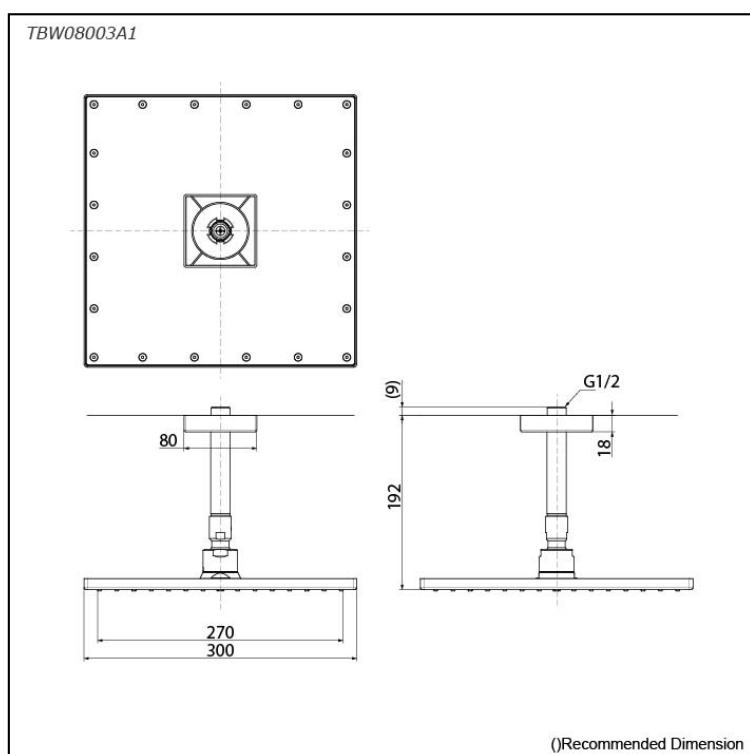

### Features

- 1 mode function, Square shape over head shower (COMFORT WAVE)

### Specifications

|                 |                |
|-----------------|----------------|
| Finish:         | Chrome         |
| Material:       | Brass          |
| Shape:          | Square         |
| Dimension:      | 300 x 300mm    |
| Water Pressure: | 0.12MPa~1.0MPa |

### Parts description

- **TBW08003A1**  
Over Head Shower (Ceiling Type)  
(1 mode)