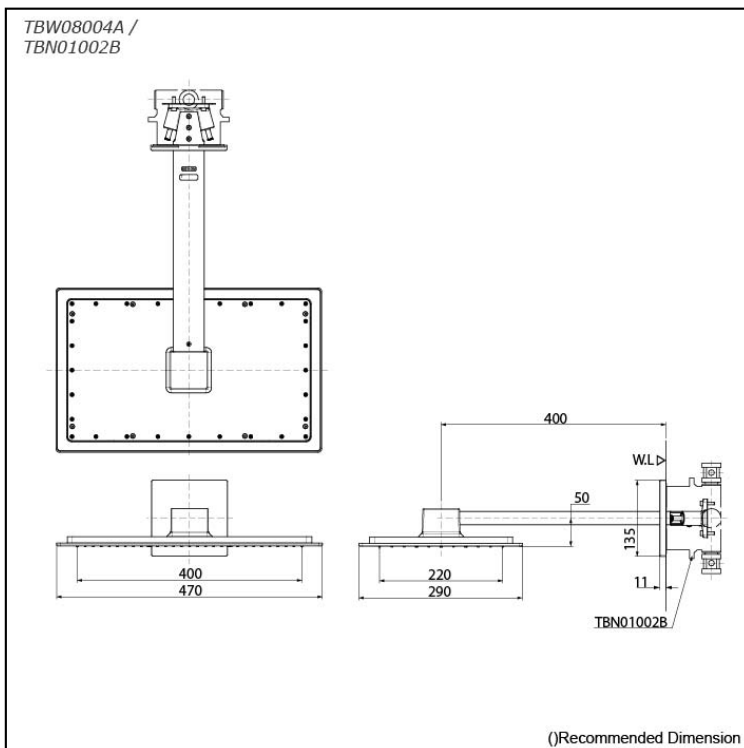

### Features

- 2 mode functions, Rectangle shape over head shower (COMFORT WAVE, WARM SPA)

### Specifications

Finish:	Chrome
Material:	Brass
Shape:	Rectangle
Dimension:	470W x 290Dmm
Water Pressure:	0.15MPa~1.0MPa

### Parts description

- **TBW08004A**  
Over Head Shower (Wall Type) (2 mode)
- **TBN01002B**  
Concealed Box

### Flow Rate