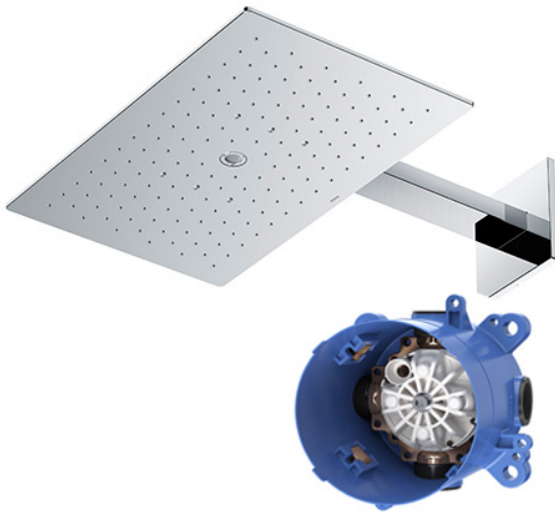

Z Selection  
Over Head Shower  
(Wall Type) (2 mode)

### Features

- 2 mode functions, Rectangle shape over head shower (COMFORT WAVE, WARM SPA)

### Specifications

Finish:	Chrome
Material:	Brass
Shape:	Rectangle
Dimension:	470W x 290Dmm
Water Pressure:	0.15MPa~1.0MPa

### Parts description

- **TBW08004A**  
Over Head Shower (Wall Type) (2 mode)
- **TBN01002B**  
Concealed Box