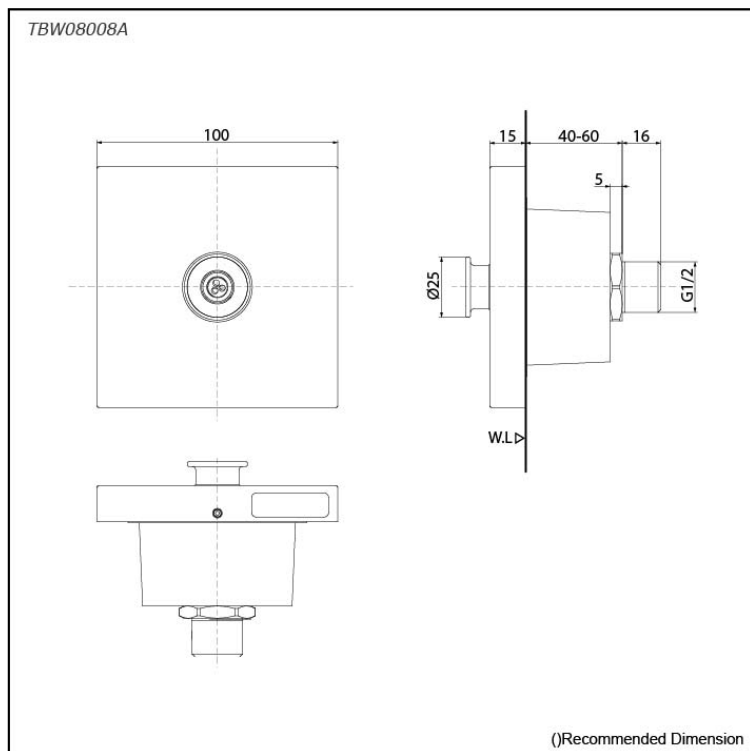

G Selection
Gyrostream Body Shower

Features

- GYROSTREAM (body shower) : Water flows through nozzles that rotate and pulsate, massage the body and stimulate blood circulation, refreshing the whole body.

Specifications

Finish:	Nickel Chrome
Material:	Brass
Shape:	Square
Dimension:	100W x 15D x 100H mm
Water Pressure:	0.05MPa ~ 1.0MPa

Parts description

- **TBW08008A**
Body Shower (Gyrostream)

Flow Rate