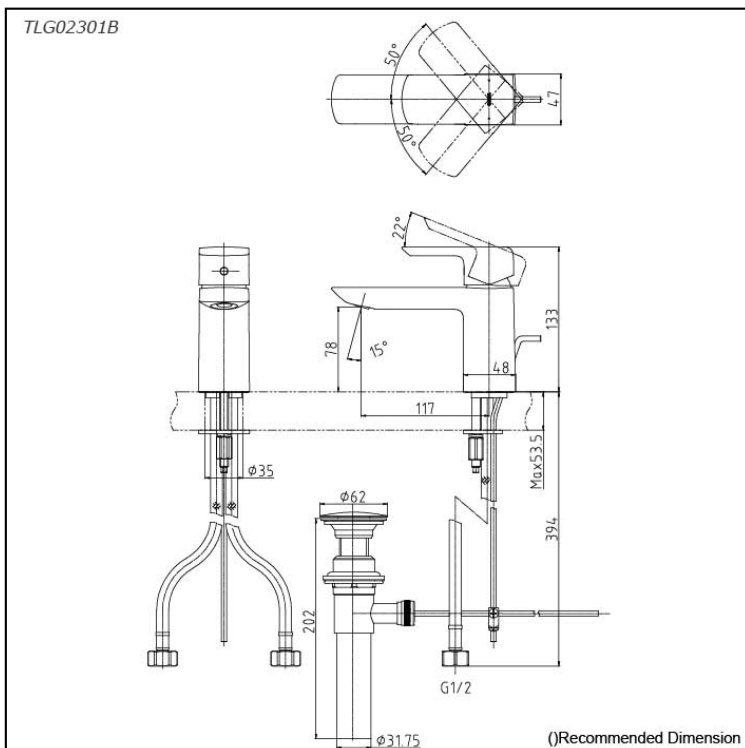

### Specifications

Material: Brass

Water Pressure: 0.05MPa~1.0MPa

### Parts description

- **TLG02301B**  
Single Lever Lavatory Faucet (w/ Pop-up Waste)

reddot award 2017  
winner

### Flow Rate

TLG02301B