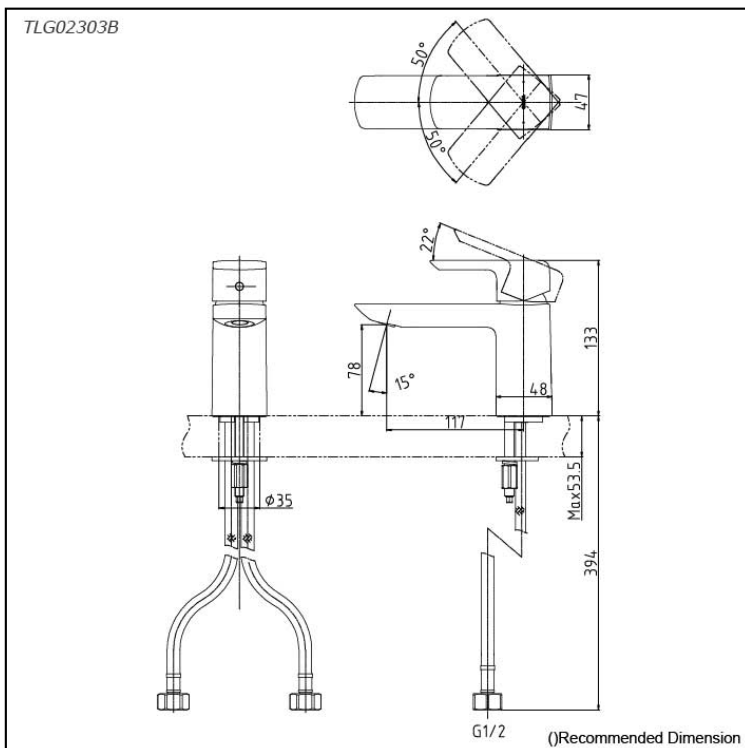

Specifications

Material: Brass

Water Pressure: 0.05MPa~1.0MPa

Parts description

- **TLG02303B**
Single Lever Lavatory Faucet (w/o Pop-up Waste)

reddot award 2017
winner

Flow Rate

TLG02303B