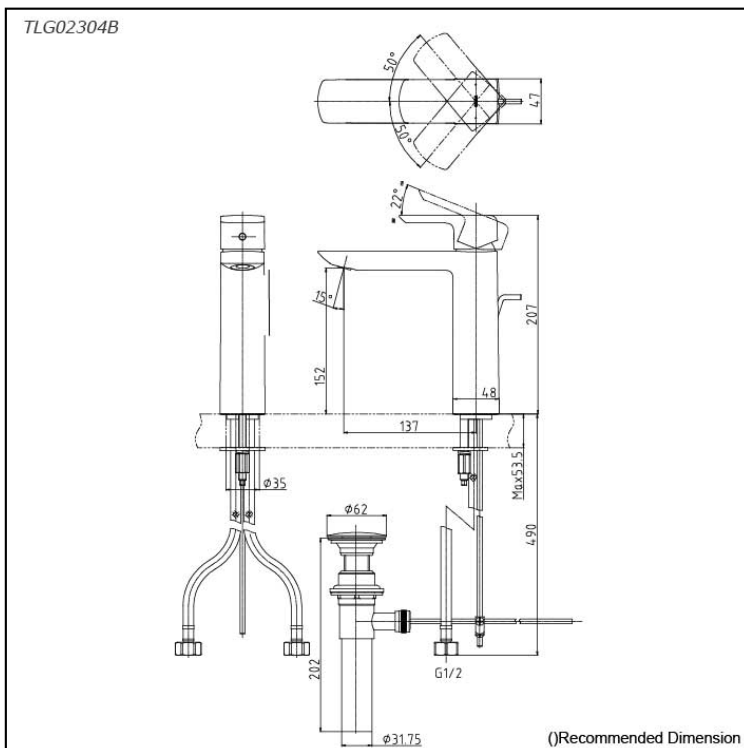

GR Series
Single Lever Lavatory Faucet
(Semi-tall Vessel) (w/ Pop-up Waste)

Features

- Design Concept is Gorgeous and Regal
- Long lasting, comfort glide mechanism for a smooth operation
- High corrosion resistance plating
- TOTO aerated water technology, ECOCAP adds air to the water to achieve full water jet with less amount of water usage.
- The PVD finishes provides both beauty and strength, adding rich color to the bathroom space

Specifications

Material: Brass

Water Pressure: 0.05MPa~1.0MPa

Parts description

- **TLG02304B**
Single Lever Lavatory Faucet (Semi-tall Vessel) (w/ Pop-up Waste)

reddot award 2017
winner

Flow Rate

TLG02304B