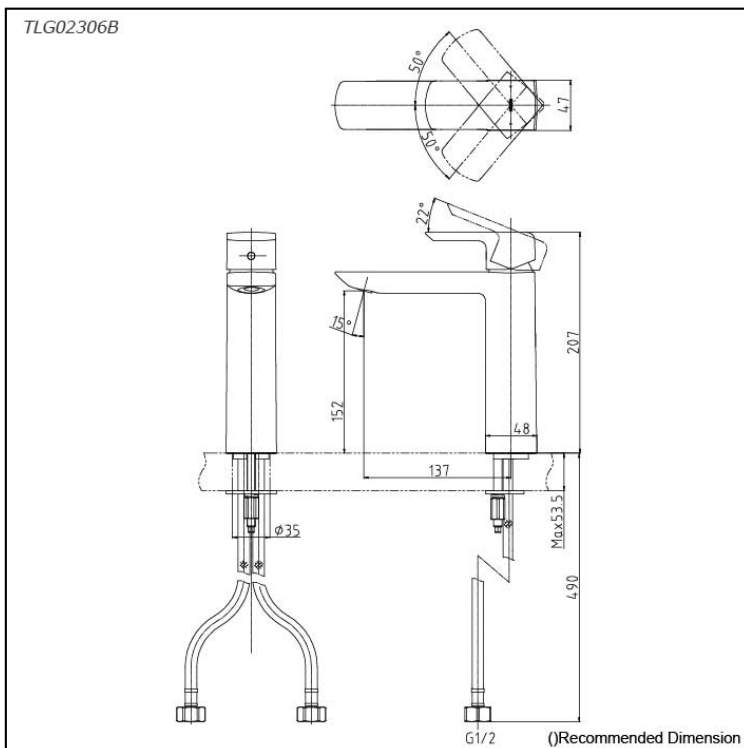

GR Series
Single Lever Lavatory Faucet
(Semi-tall Vessel) (w/o Pop-up Waste)

Features

- Design Concept is Gorgeous and Regal
- Long lasting, comfort glide mechanism for a smooth operation
- High corrosion resistance plating
- TOTO aerated water technology, ECOCAP adds air to the water to achieve full water jet with less amount of water usage.
- The PVD finishes provides both beauty and strength, adding rich color to the bathroom space

Specifications

Material: Brass

Water Pressure: 0.05MPa~1.0MPa

Parts description

- **TLG02306B**
Single Lever Lavatory Faucet (Semi-tall Vessel) (w/o Pop-up Waste)

reddot award 2017
winner

Flow Rate

TLG02306B