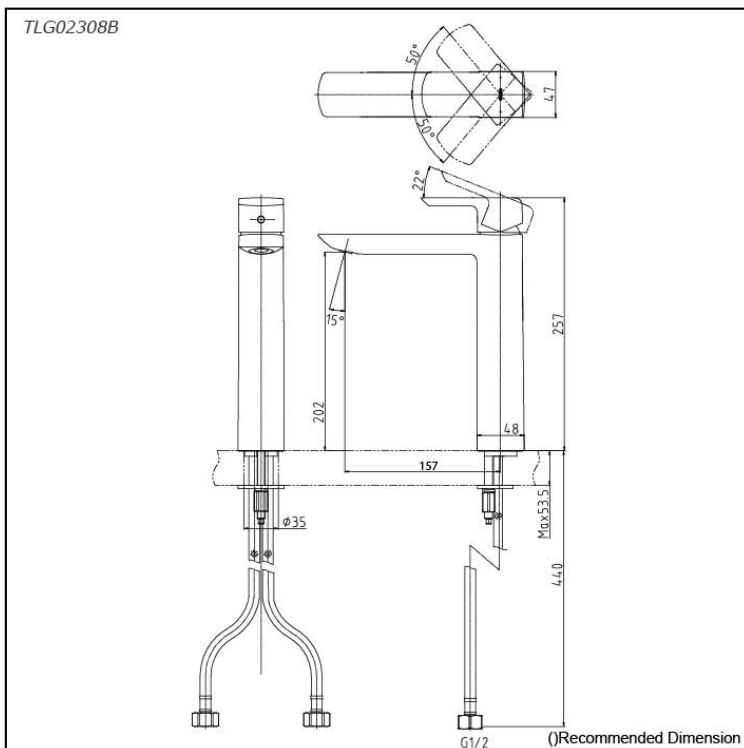

GR Series
Single Lever Lavatory Faucet
(Tall Vessel) (w/o Pop-up Waste)

Features

- Design Concept is Gorgeous and Regal
- Long lasting, comfort glide mechanism for a smooth operation
- High corrosion resistance plating
- TOTO aerated water technology, ECOCAP adds air to the water to achieve full water jet with less amount of water usage.
- The PVD finishes provides both beauty and strength, adding rich color to the bathroom space

Specifications

Material: Brass

Water Pressure: 0.05MPa~1.0MPa

Parts description

- **TLG02308B**
Single Lever Lavatory Faucet (Tall Vessel)
(w/o Pop-up Waste)

 **reddot award 2017**
winner

Flow Rate

TLG02308B