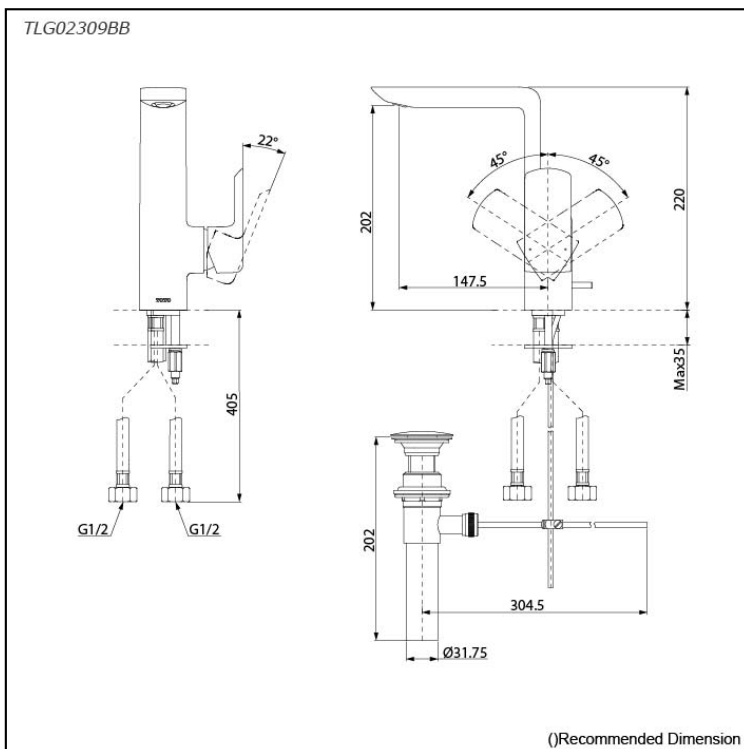

GR Series  
Side Lever Lavatory Faucet  
(w/ Pop-up Waste)

### Specifications

Material: Brass

### Parts description

- **TLG02309BB**  
Single Lever Lavatory Faucet (Side handle)  
(w/ Pop-up Waste)