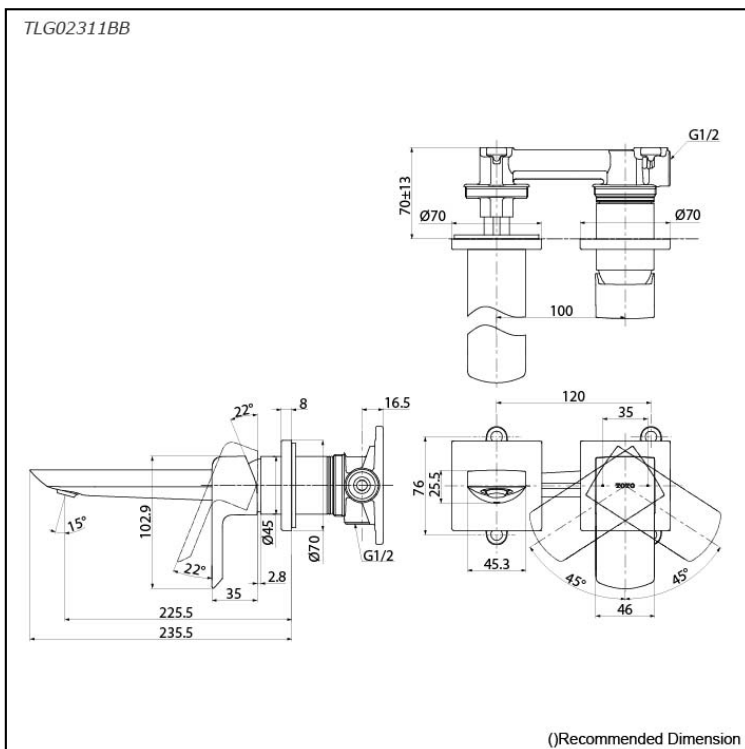

### Specifications

Material: Brass

Water Pressure: 0.05MPa~1.0MPa

### Parts description

- **TLG02311BB**  
 Wall-Mounted Single Lever Lavatory Faucet (Long Spout) w/o waste fitting