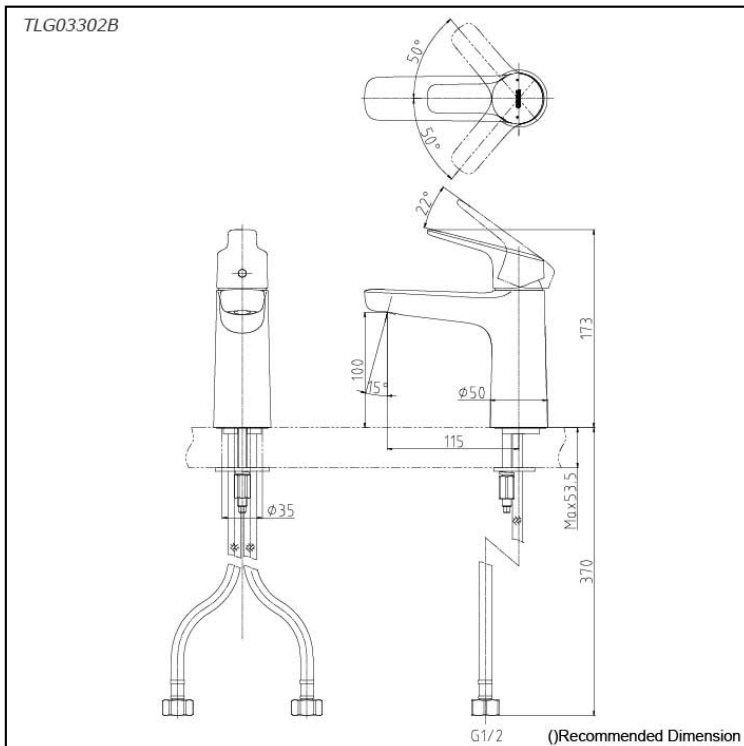

### Specifications

Material: Brass

Water Pressure: 0.05MPa~1.0MPa

### Parts description

- **TLG03302B**  
Single Lever Lavatory Faucet (w/o Pop-up Waste)

reddot award 2018  
winner