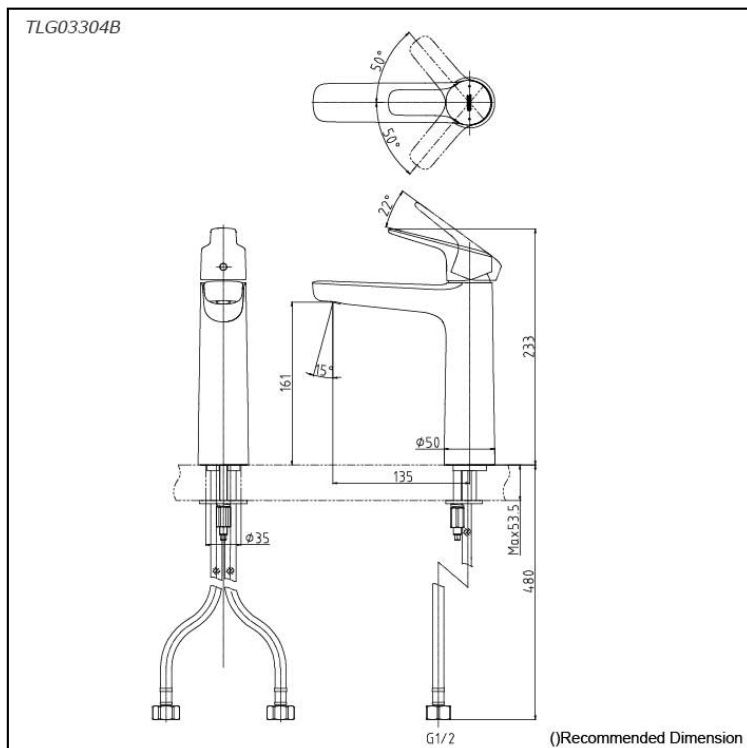

GS Series  
Single Lever Lavatory Faucet  
(Semi-tall Vessel) (w/o Pop-up Waste)

### Specifications

Material: Brass

Water Pressure: 0.05MPa~1.0MPa

### Parts description

- **TLG03304B**  
Single Lever Lavatory Faucet (Semi-tall Vessel) (w/o Pop-up Waste)

reddot award 2018  
winner