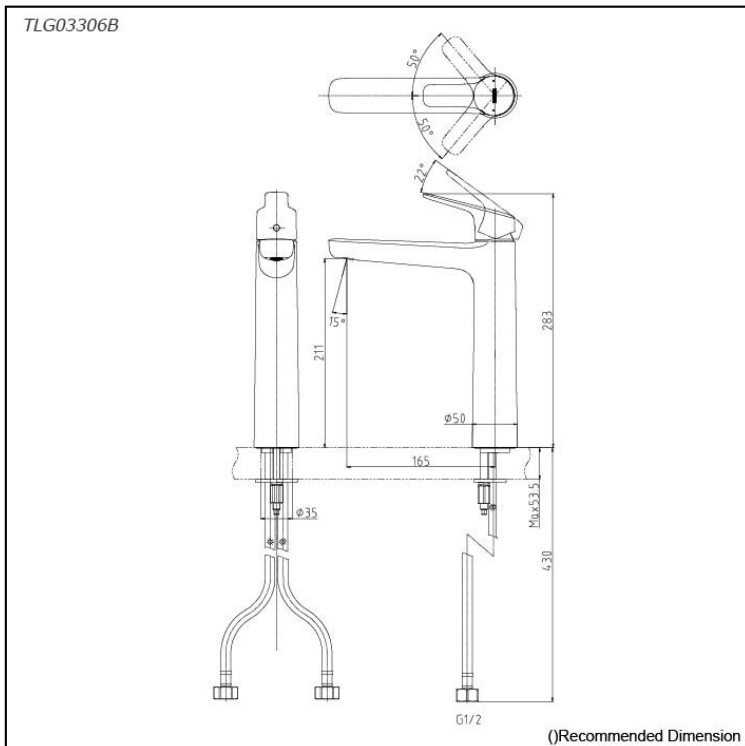

GS Series
Single Lever Lavatory Faucet
(Tall Vessel) (w/o Pop-up Waste)

Features

- Design Concept is Gorgeous and Regal
- Long lasting, COMFORT GLIDE mechanism for a smooth operation
- High corrosion resistance plating
- TOTO aerated water technology, ECOCAP adds air to the water to achieve full water jet with less amount of water usage
- The PVD finishes provides both beauty and strength, adding rich color to the bathroom space

Specifications

Material: Brass

Water Pressure: 0.05MPa~1.0MPa

Parts description

- **TLG03306B**
Single Lever Lavatory Faucet (Tall Vessel)
(w/o Pop-up Waste)

reddot award 2018
winner

Flow Rate

TLG03306B