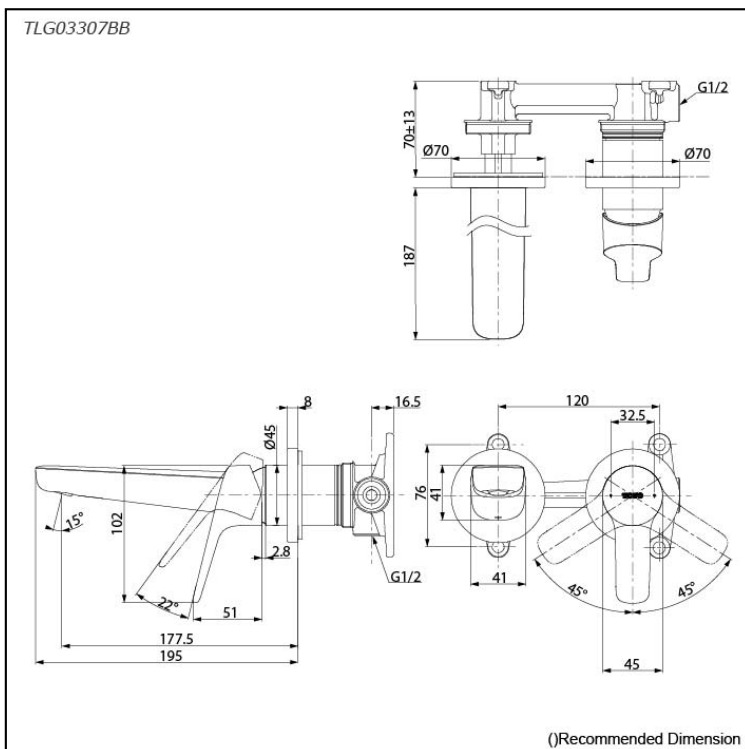

GS Series
 Wall-Mount Single Lever Lavatory Faucet
 (Short Spout) (w/o Pop-up Waste)

Features

- Design Concept is Gorgeous and Regal
- TOTO original cartridge for smooth control
- High corrosion resistance plating
- TOTO aerated water technology, ECOCAP adds air to the water to achieve full water jet with less amount of water usage
- The PVD finishes provides both beauty and strength, adding rich color to the bathroom space

Specifications

Material: Brass
 Water Pressure: 0.05MPa~1.0MPa

Parts description

- **TLG03307BB**
 Wall-Mount Single Lever Lavatory Faucet
 (Short Spout) w/o waste fitting

Flow Rate