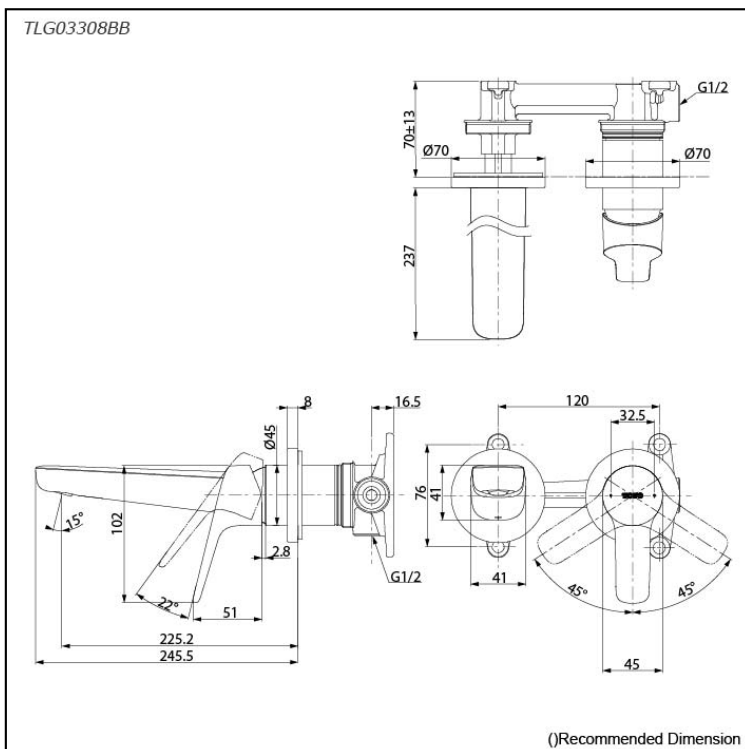

### Specifications

Material: Brass  
 Water Pressure: 0.05MPa~1.0MPa

### Parts description

- **TLG03308BB**  
 Wall-Mount Single Lever Lavatory Faucet  
 (Long Spout) w/o waste fitting