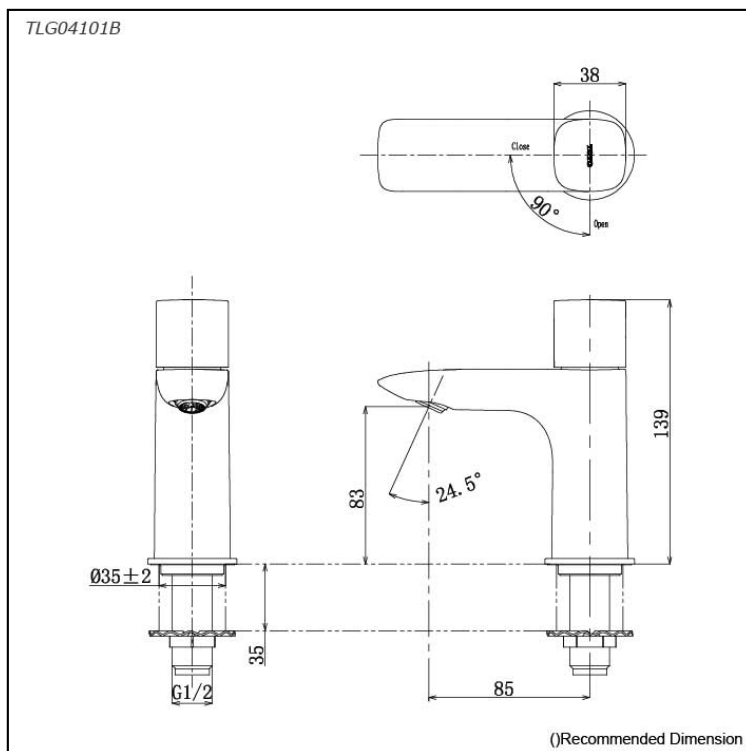

GA Series
Single Lever Lavatory Faucet
(Cold Water Only)

Features

- Design Concept is Gorgeous and Advance
- Long lasting, comfort glide mechanism for a smooth operation
- High corrosion resistance plating
- TOTO aerated water technology, ECOCAP adds air to the water to achieve full water jet with less amount of water usage.
- The PVD finishes provides both beauty and strength, adding rich color to the bathroom space

Specifications

Material: Brass

Water Pressure: 0.05MPa~1.0MPa

Parts description

- **TLG04101B**
Single Lever Lavatory Faucet (Cold Only)

Flow Rate

TLG04101B