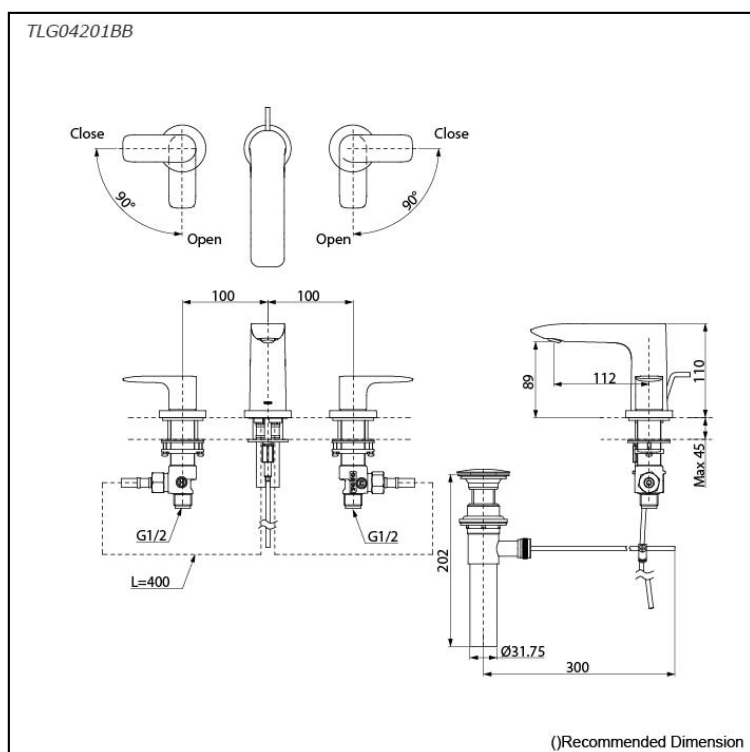

GA Series  
2 Handle Lavatory Faucet  
(3-Holes) (w/ Pop-up Waste)

### Features

- Contemporary styling
- TOTO original cartridge for smooth control
- Safety control with heat insulating handle.
- High corrosion resistance plating
- TOTO aerated water technology, ECOCAP adds air to the water to achieve full water jet with less amount of water usage.
- The PVD finishes provides both beauty and strength, adding rich color to the bathroom space

### Specifications

Material: Brass

Water Pressure: 0.05MPa~1.0MPa

### Parts description

- **TLG04201BB**  
2 Handle Lavatory Faucet (3 holes) (w/ pop-up waste)