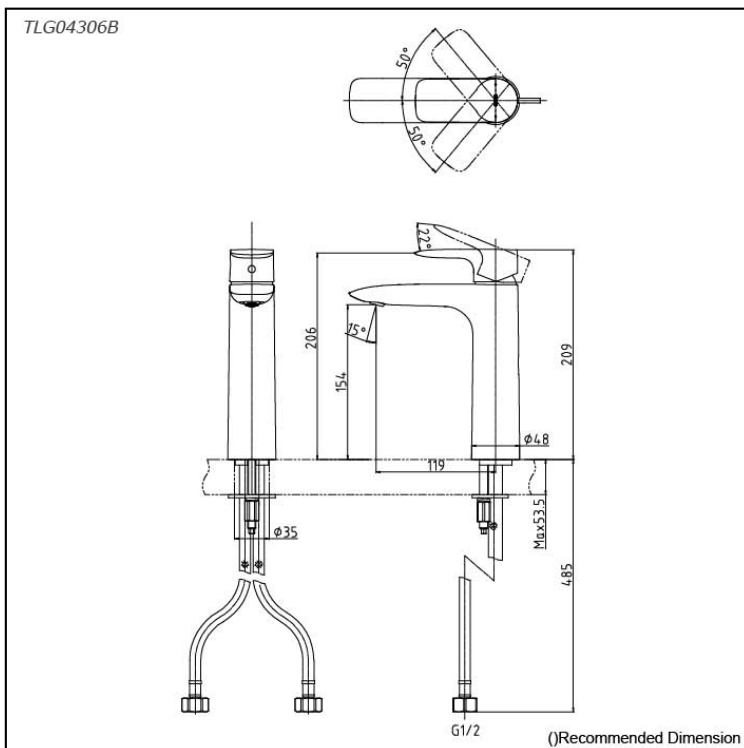

### Specifications

Material: Brass

Water Pressure: 0.05MPa~1.0MPa

### Parts description

- **TLG04306B**  
Single Lever Lavatory Faucet (Semi-tall Vessel) (w/o Pop-up Waste)

reddot award 2018  
winner

### Flow Rate

TLG04306B