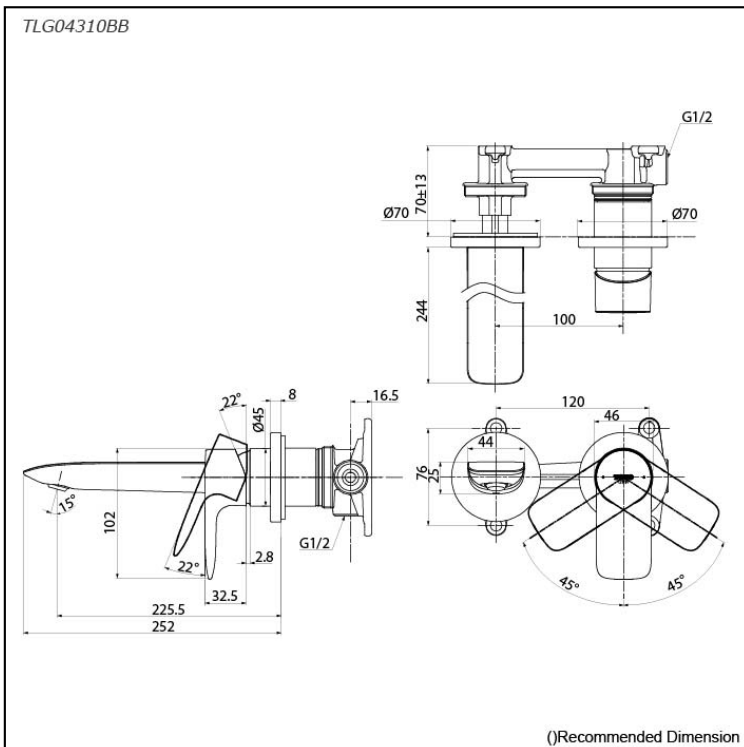

GA Series  
Wall-Mount Single Lever Lavatory Faucet  
(Long Spout) (w/o Pop-up Waste)

**F**eatures

- Design Concept is Gorgeous and Advance.
- TOTO original cartridge for smooth control
- High corrosion resistance plating
- TOTO aerated water technology, ECOCAP adds air to the water to achieve full water
- The PVD finishes provides both beauty and strength, adding rich color to the bathroom space

**S**pecifications

Material: Brass  
Water Pressure: 0.05MPa~1.0MPa

**P**arts description

- **TLG04310BB**  
Wall-Mount Single Lever Lavatory Faucet  
(Long Spout) (w/o) waste fitting

### Flow Rate