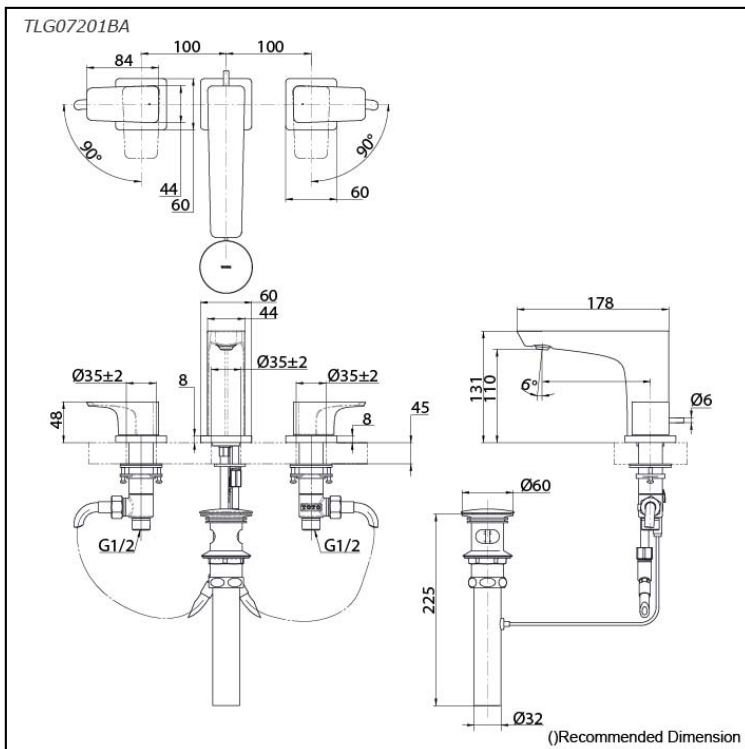

GE Series
2 Handle Lavatory Faucet
(3-Holes) (w/ Pop-up Waste)

Features

- A beauty of traditional craft in characteristic sculptural form
- V-shaped edge extends up to the end of the spout generate multi sided reflections
- Easy Installation and Usage
- The PVD finishes provides both beauty and strength, adding rich color to the bathroom space

Specifications

Material: Brass

Water Pressure: 0.05MPa~1.0MPa

Parts description

- **TLG07201BA**
2 Handle Lavatory Faucet (3-Holes)
(w/ Pop-up Waste)

Flow Rate