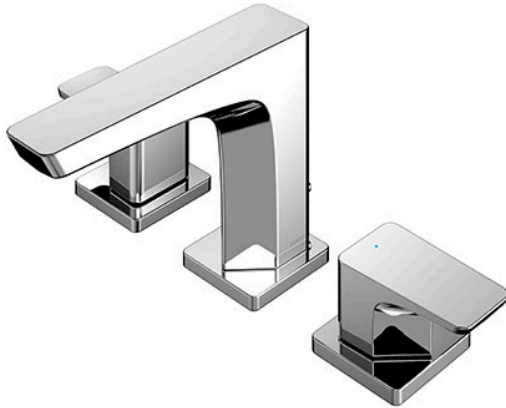

GE Series
2 Handle Lavatory Faucet
(3-Holes) (w/ Pop-up Waste)

Features

- A beauty of traditional craft in characteristic sculptural form
- V-shaped edge extends up to the end of the spout generate multi sided reflections
- Easy Installation and Usage
- The PVD finishes provides both beauty and strength, adding rich color to the bathroom space

Specifications

Material: Brass

Water Pressure: 0.05MPa~1.0MPa

Parts description

- **TLG07201BA**
2 Handle Lavatory Faucet (3-Holes)
(w/ Pop-up Waste)

Flow Rate