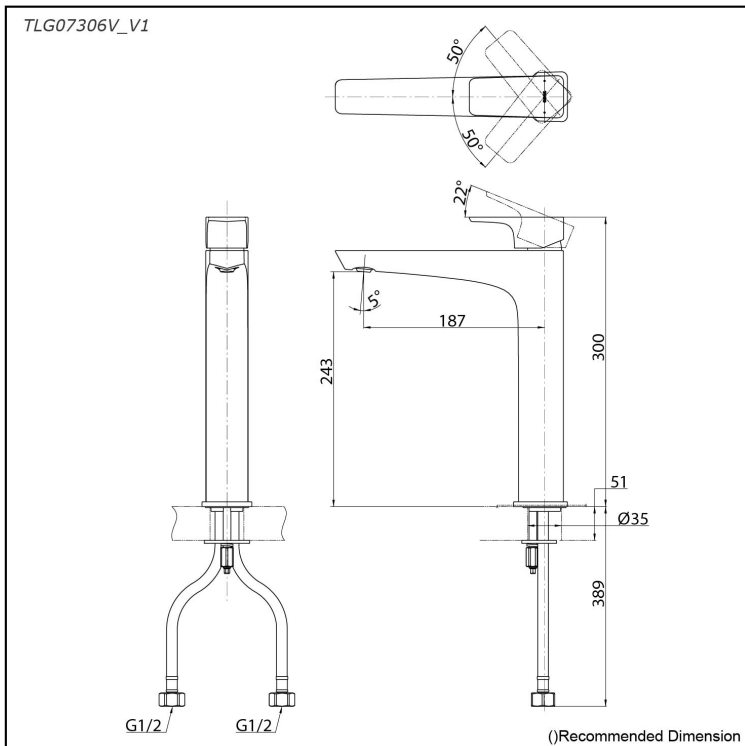

### Specifications

Material: Brass

Water Pressure: 0.05MPa~1.0MPa

### Parts description

- **TLG07306V\_V1**  
Single Lever Lavatory Faucet  
(w/o Pop-up Waste)

reddot award 2019  
winner