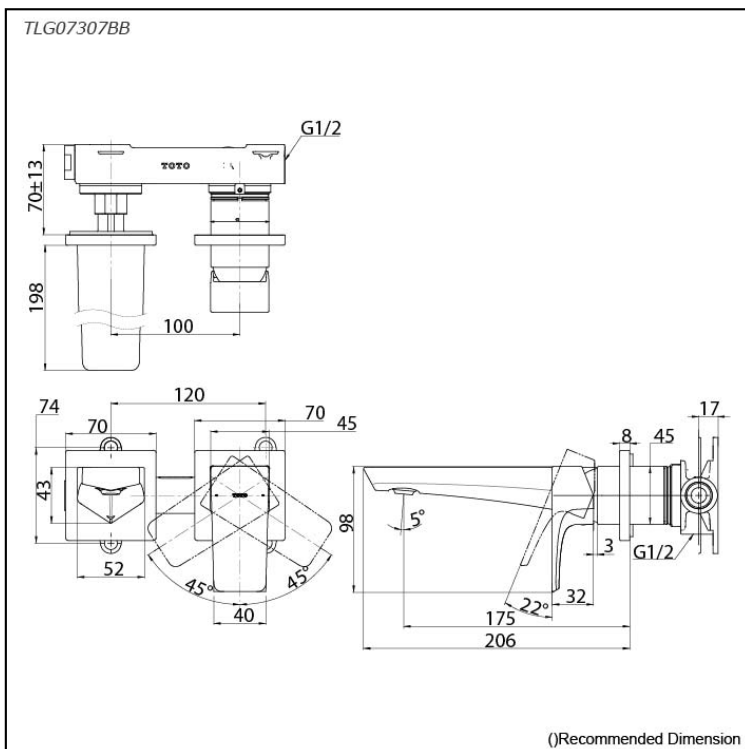

### Specifications

Material: Brass

Water Pressure: 0.05MPa~1.0MPa

### Parts description

- **TLG07307BB**  
 Wall Mount Single Lever Lavatory Faucet  
 (Short Spout) (w/o Waste Fittings)