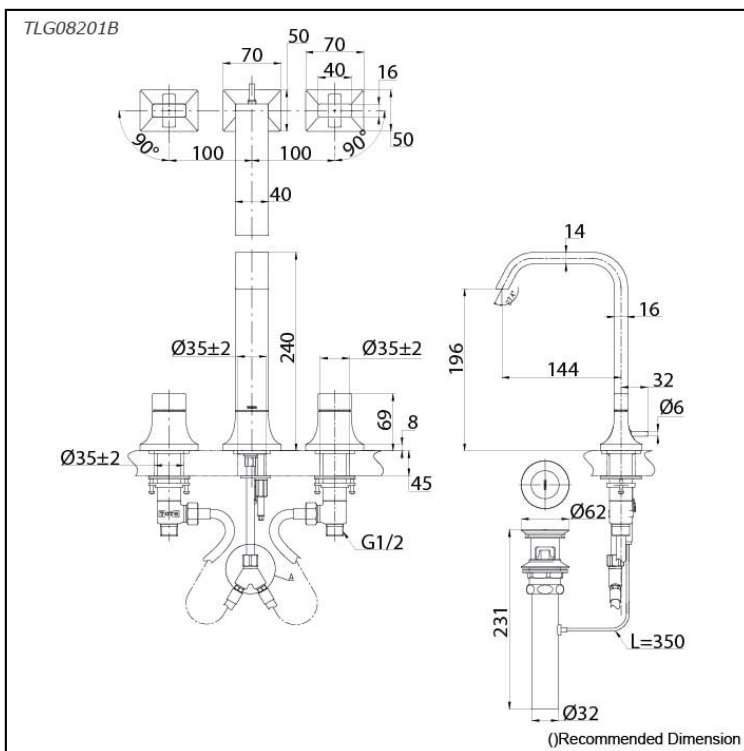

GC Series
2 Handle Lavatory Faucet
(3-Holes) (w/ Pop-up Waste)

Features

- Breadth and symbolism of classic design in a contemporary form
- Elegant design that stood the test of time while transitioning to a modern design that reflects the present day
- Easy Installation and Usage
- The PVD finishes provides both beauty and strength, adding rich color to the bathroom space

Specifications

Material: Brass

Water Pressure: 0.05MPa~1.0MPa

Parts description

- **TLG08201B**
2 Handle Lavatory Faucet (3-Holes)
(w/ Pop-up Waste)

Flow Rate

TLG08201B