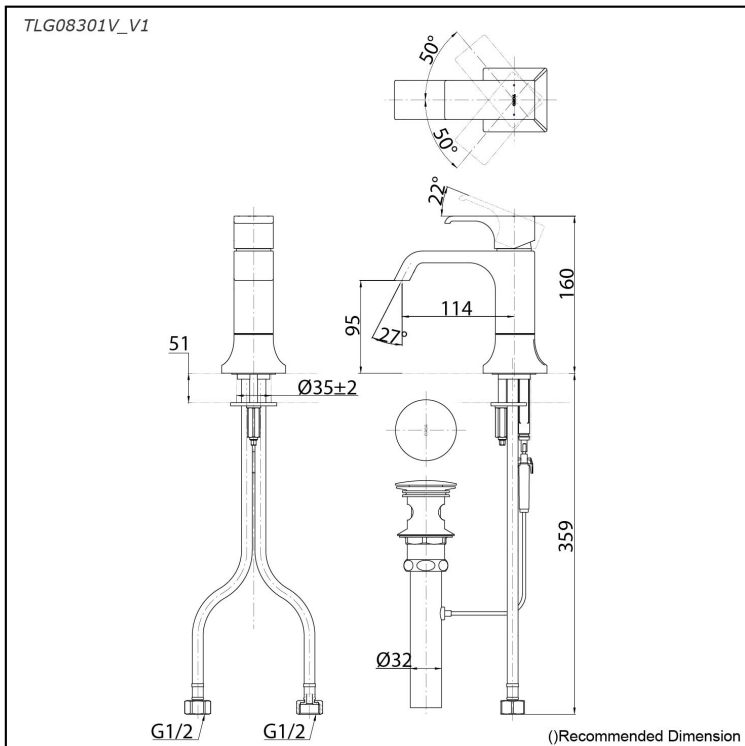

GC Series  
Single Lever Lavatory Faucet  
(w/ Pop-up Waste)

### Specifications

Material: Brass

Water Pressure: 0.05MPa~1.0MPa

### Parts description

- **TLG08301V\_V1**  
Single Lever Lavatory Faucet  
(w/ Pop-up Waste)

### Flow Rate

TLG08301V\_V1