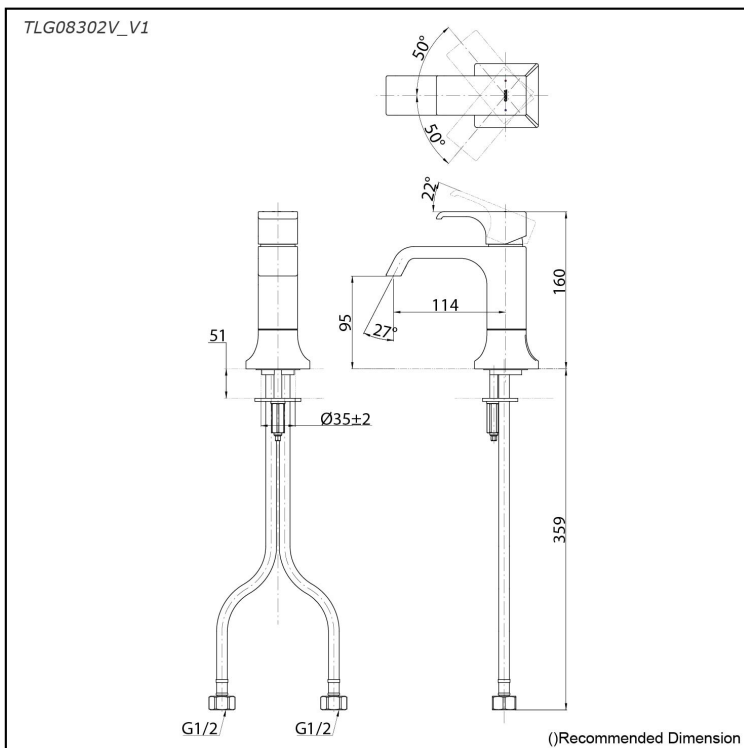

### Specifications

Material: Brass

Water Pressure: 0.05MPa~1.0MPa

### Parts description

- **TLG08302V\_V1**  
Single Lever Lavatory Faucet  
(w/o Pop-up Waste)

reddot award 2019  
winner