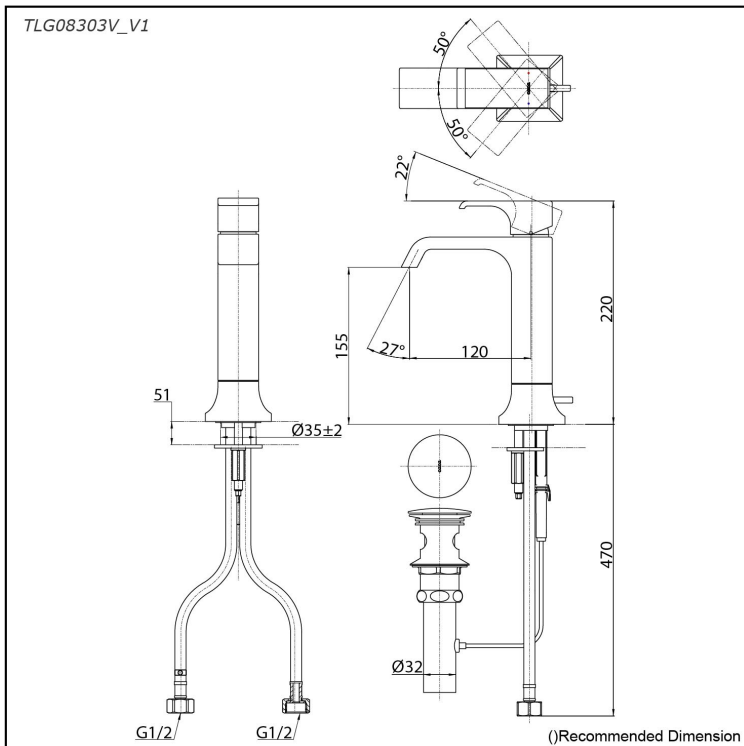

GC Series  
Single Lever Lavatory Faucet  
(Semi-tall Vessel) (w/ Pop-up Waste)

### Specifications

Material: Brass

Water Pressure: 0.05MPa~1.0MPa

### Parts description

- **TLG08303V\_V1**  
Single Lever Lavatory Faucet  
(w/ Pop-up Waste)

reddot award 2019  
winner