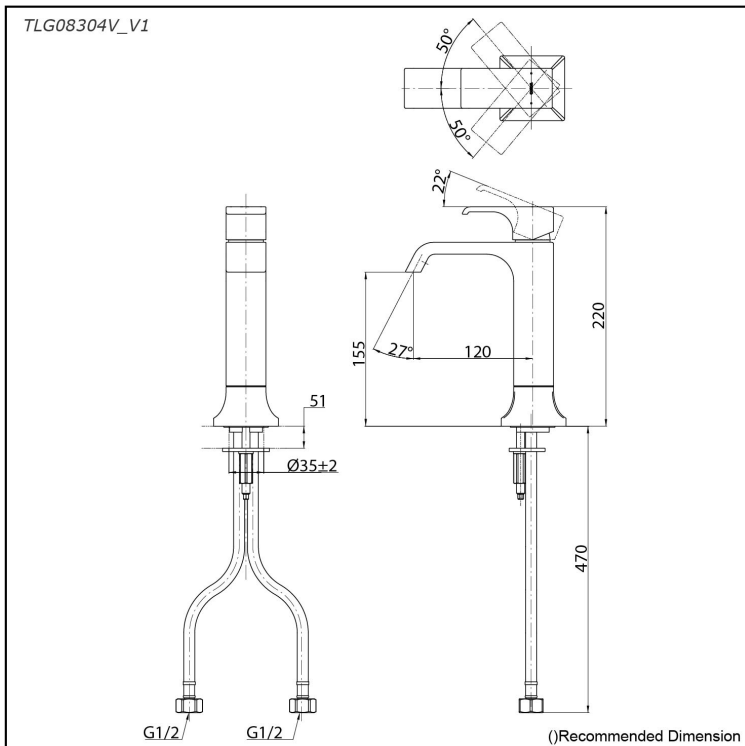

GC Series
Single Lever Lavatory Faucet
(Semi-tall Vessel) (w/o Pop-up Waste)

Features

- Breadth and symbolism of classic design in a contemporary form
- Elegant design that stood the test of time while transitioning to a modern design that reflects the present day
- Easy Installation and Usage
- Long lasting, COMFORT GLIDE mechanism for a smooth operation
- The PVD finishes provides both beauty and strength, adding rich color to the bathroom space

Specifications

Material: Brass

Water Pressure: 0.05MPa~1.0MPa

Parts description

- **TLG08304V_V1**
Single Lever Lavatory Faucet
(w/o Pop-up Waste)

reddot award 2019
winner

Flow Rate

TLG08304V_V1