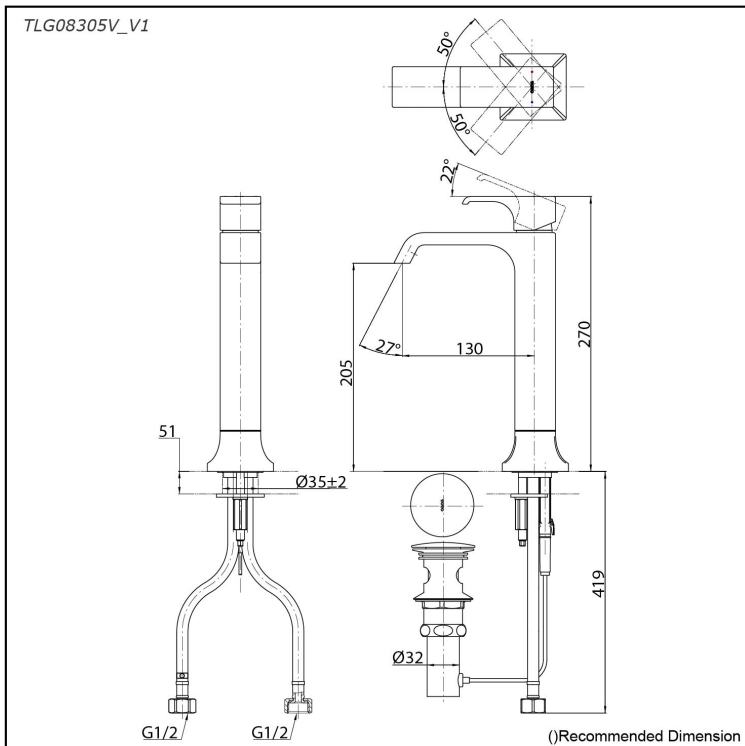

GC Series  
Single Lever Lavatory Faucet  
(Tall Vessel) (w/ Pop-up Waste)

### Specifications

Material: Brass

Water Pressure: 0.05MPa~1.0MPa

### Parts description

- **TLG08305V\_V1**  
Single Lever Lavatory Faucet  
(w/ Pop-up Waste)

reddot award 2019  
winner