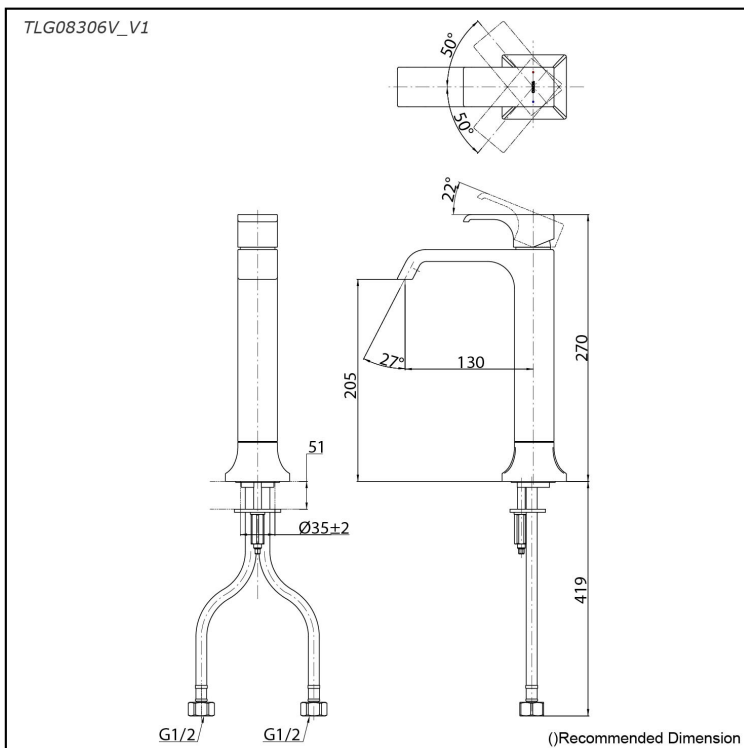

GC Series  
Single Lever Lavatory Faucet  
(Tall Vessel) (w/o Pop-up Waste)

### Specifications

Material: Brass

Water Pressure: 0.05MPa~1.0MPa

### Parts description

- **TLG08306V\_V1**  
Single Lever Lavatory Faucet  
(w/o Pop-up Waste)

reddot award 2019  
winner

### Flow Rate

TLG08306V\_V1