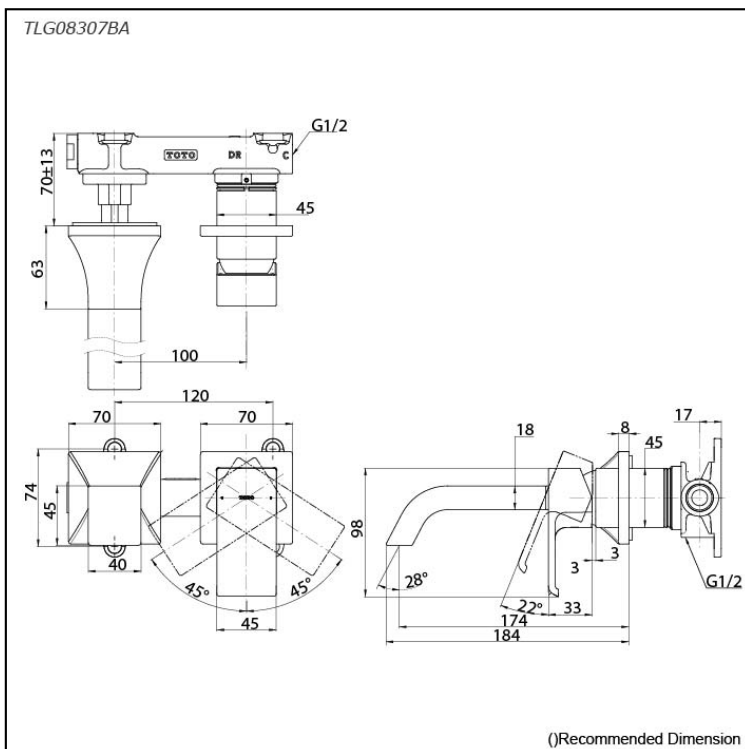

GC Series  
 Wall-Mount Single Lever Lavatory Faucet  
 (Short Spout) (w/o Pop-up Waste)

### Specifications

Material: Brass  
 Water Pressure: 0.05MPa~1.0MPa

### Parts description

- **TLG08307BA**  
 Wall Mount Single Lever Lavatory Faucet  
 (Short Spout) (w/o Waste Fittings)