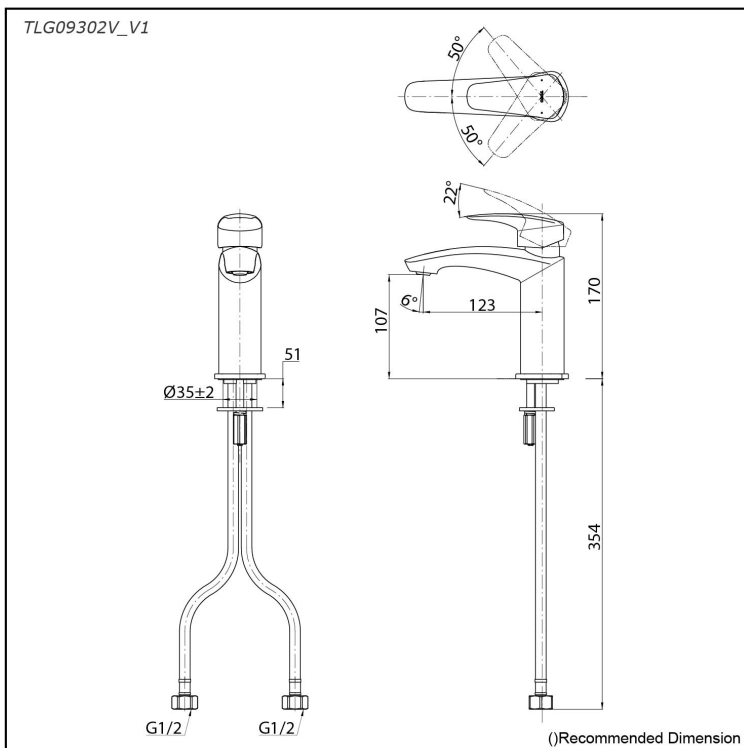

GM Series
Single Lever Lavatory Faucet
(w/o Pop-up Waste)

Features

- Bold parallel arches and reflective curves in an assertive design
- A majestic dignity of outstanding architecture - the arch of its spout and columnar body imposing a further accentuated presence that highlights its edges
- Easy Installation and Usage
- Long lasting, COMFORT GLIDE mechanism for a smooth operation
- The PVD finishes provides both beauty and strength, adding rich color to the bathroom space

Specifications

Material: Brass

Water Pressure: 0.05MPa~1.0MPa

Parts description

- **TLG09302V_V1**
Single Lever Lavatory Faucet
(w/o Pop-up Waste)

Flow Rate

TLG09302V_V1