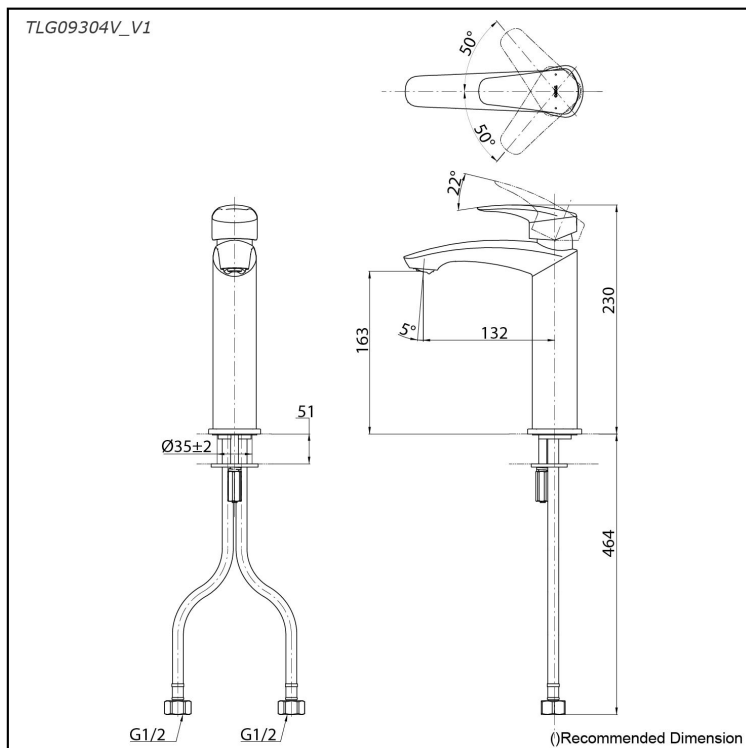

*GM Series
Single Lever Lavatory Faucet
(Semi-tall Vessel) (w/o Pop-up Waste)*

Features

- Bold parallel arches and reflective curves in an assertive design
- A majestic dignity of outstanding architecture - the arch of its spout and columnar body imposing a further accentuated presence that highlights its edges
- Easy Installation and Usage
- Long lasting, COMFORT GLIDE mechanism for a smooth operation
- The PVD finishes provides both beauty and strength, adding rich color to the bathroom space

Specifications

Material: Brass

Water Pressure: 0.05MPa~1.0MPa

Parts description

- **TLG09304V_V1**
Single Lever Lavatory Faucet
(w/o Pop-up Waste)

Flow Rate

TLG09304V_V1