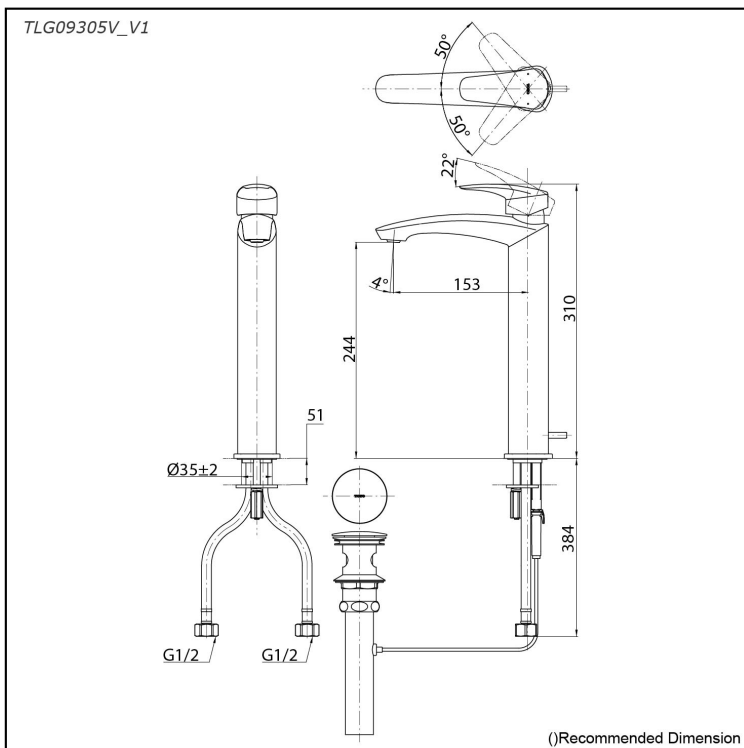

*GM Series
Single Lever Lavatory Faucet
(Tall Vessel) (w/ Pop-up Waste)*

Features

- Bold parallel arches and reflective curves in an assertive design
- A majestic dignity of outstanding architecture - the arch of its spout and columnar body imposing a further accentuated presence that highlights its edges
- Easy Installation and Usage
- Long lasting, COMFORT GLIDE mechanism for a smooth operation
- The PVD finishes provides both beauty and strength, adding rich color to the bathroom space

Specifications

Material: Brass

Water Pressure: 0.05MPa~1.0MPa

Parts description

- **TLG09305V_V1**
Single Lever Lavatory Faucet
(w/ Pop-up Waste)

Flow Rate

TLG09305V_V1