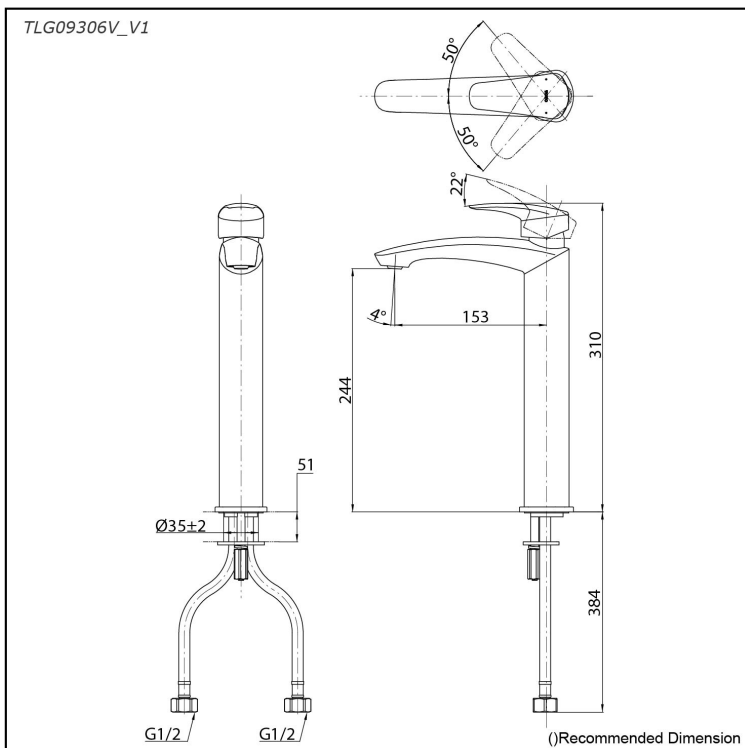

GM Series
Single Lever Lavatory Faucet
(Tall Vessel) (w/o Pop-up Waste)

Features

- Bold parallel arches and reflective curves in an assertive design
- A majestic dignity of outstanding architecture - the arch of its spout and columnar body imposing a further accentuated presence that highlights its edges
- Easy Installation and Usage
- Long lasting, COMFORT GLIDE mechanism for a smooth operation
- The PVD finishes provides both beauty and strength, adding rich color to the bathroom space

Specifications

Material: Brass

Water Pressure: 0.05MPa~1.0MPa

Parts description

- **TLG09306V_V1**
Single Lever Lavatory Faucet
(w/o Pop-up Waste)

Flow Rate

TLG09306V_V1