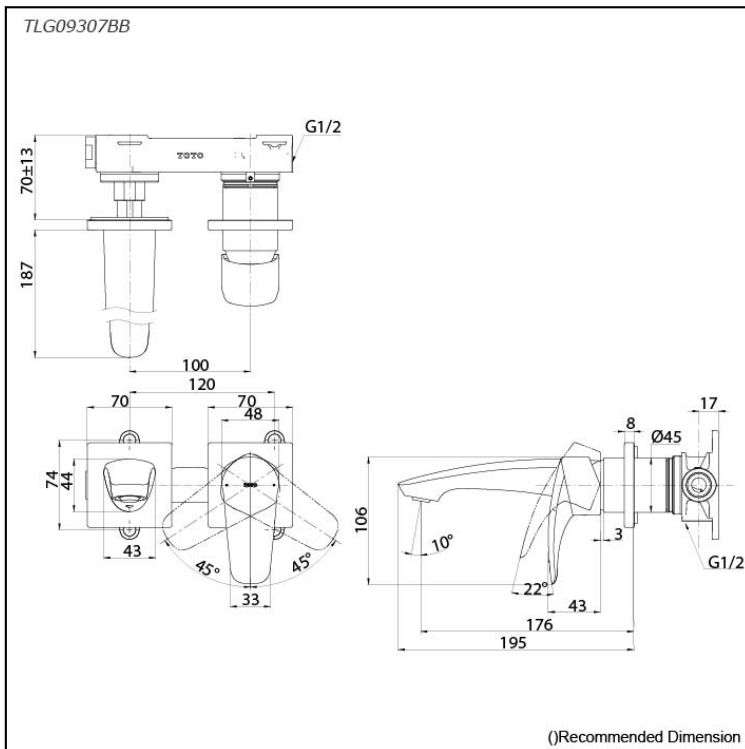

### Specifications

Material: Brass  
 Water Pressure: 0.05MPa~1.0MPa

### Parts description

- **TLG09307BB**  
 Wall Mount Single Lever Lavatory Faucet  
 (Short Spout) (w/o Waste Fittings)