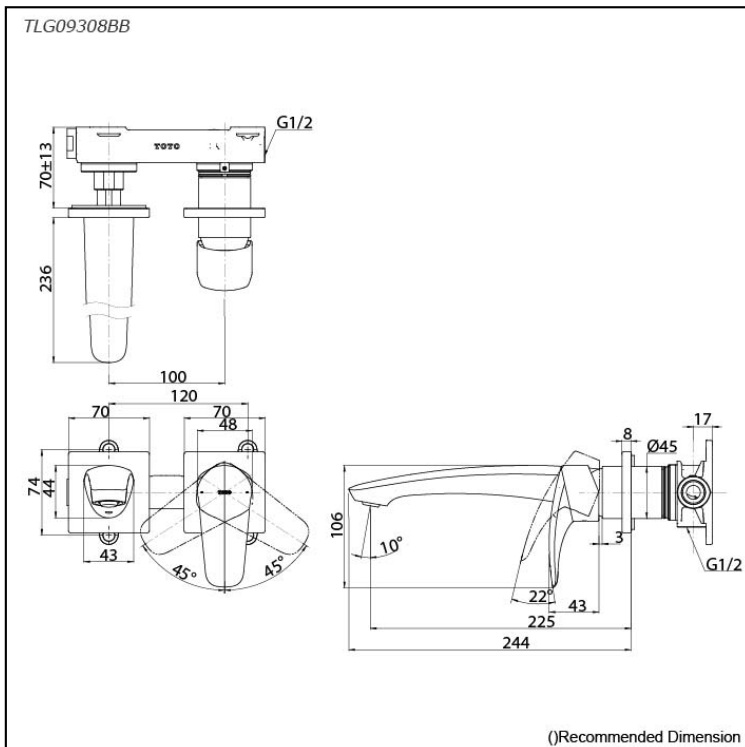

GM Series
 Wall-Mount Single Lever Lavatory Faucet
 (Long Spout) (w/o Pop-up Waste)

Features

- Bold parallel arches and reflective curves in an assertive design
- A majestic dignity of outstanding architecture - the arch of its spout and columnar body imposing a further accentuated presence that highlights its edges
- Easy Installation and Usage
- Long lasting, COMFORT GLIDE mechanism for a smooth operation
- The PVD finishes provides both beauty and strength, adding rich color to the bathroom space

Specifications

Material: Brass
 Water Pressure: 0.05MPa~1.0MPa

Parts description

- **TLG09308BB**
 Wall Mount Single Lever Lavatory Faucet
 (Long Spout) (w/o Waste Fittings)

Flow Rate