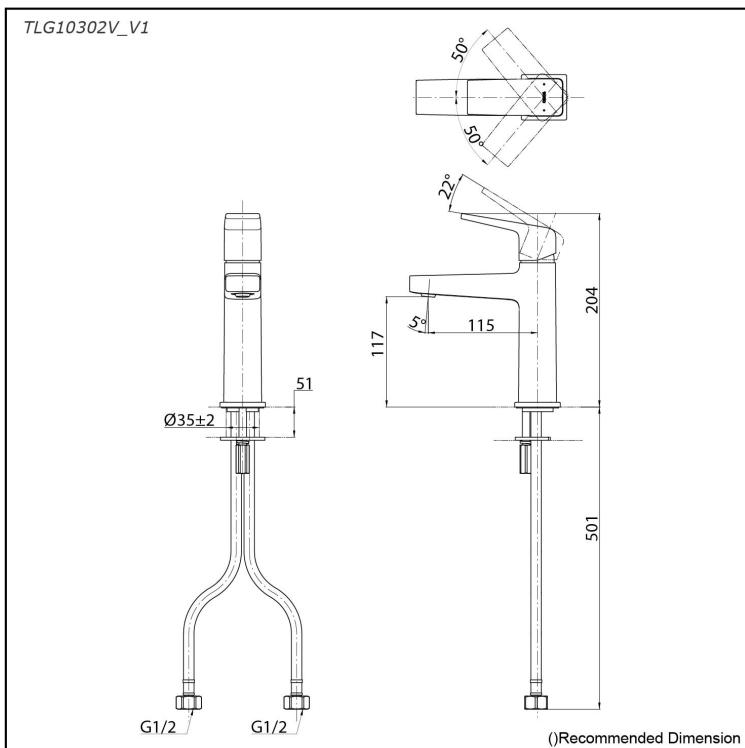

### Specifications

Material: Brass

Water Pressure: 0.05MPa~1.0MPa

### Parts description

- **TLG10302V\_V1**  
Single Lever Lavatory Faucet  
(w/o Pop-up Waste)

reddot winner 2020